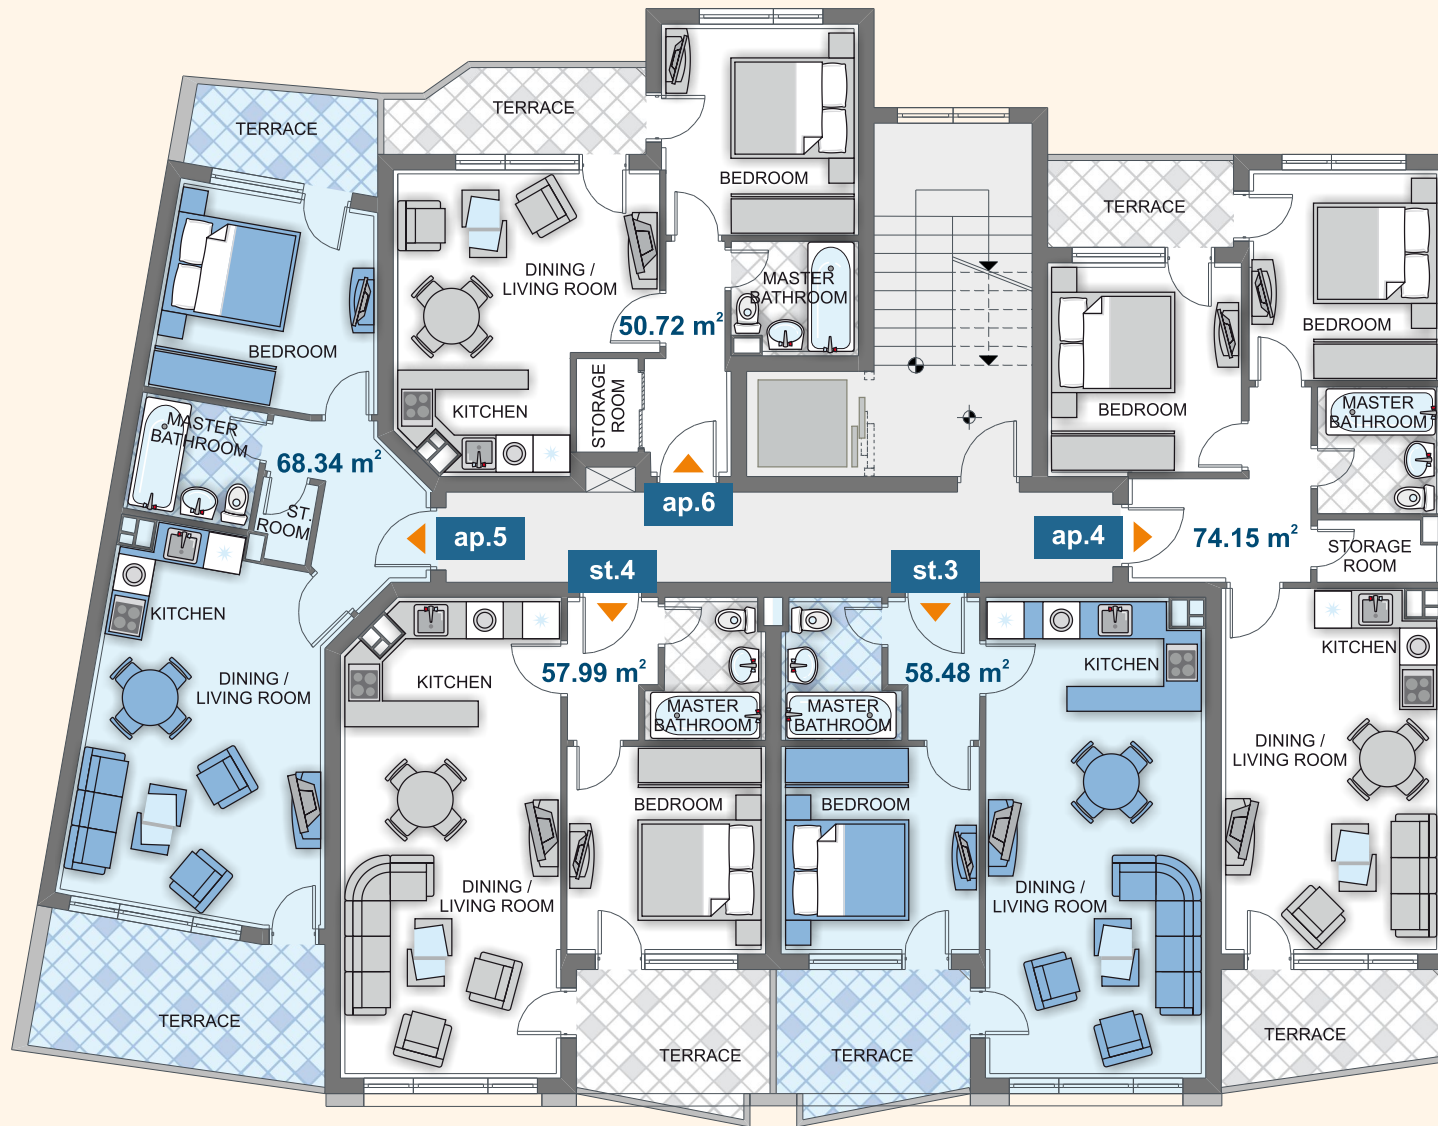

Tudor House

POOL & GARDEN VIEW

SEA VIEW

entrance 5

ground floor

Type	Floor	Area	Terrace	Total Area
SHOP 17	G	82,26	-	95,92
SHOP 18	G	59,01	-	68,81
SHOP 19	G	85,87	-	100,13
SHOP 20	G	59,68	-	69,59

Tudor House

POOL & GARDEN VIEW

entrance 5

floor 1

Type	Floor	Area	Terrace	Total Area
ap. 1	1	89,88	-	104,06
st. 1	1	57,76	-	67,35
st. 2	1	57,26	-	66,77
ap. 2	1	68,29	-	79,07
ap. 3	1	54,99	-	63,67

SEA VIEW

Tudor House

POOL & GARDEN VIEW

entrance 5

floor 2

Type	Floor	Area	Terrace	Total Area
ap. 4	2	74,15	-	86,83
st. 3	2	58,48	-	68,19
st. 4	2	57,99	-	67,62
ap. 5	2	68,34	-	80,03
ap. 6	2	50,72	-	59,40

SEA VIEW

Tudor House

POOL & GARDEN VIEW

SEA VIEW

Tudor House

POOL & GARDEN VIEW

SEA VIEW

entrance 5

floor 4

Type	Floor
◀ st. 5 - terrace	4
◀ st. 6 - terrace	4
◀ st. 7 - terrace	4
◀ st. 9 - terrace	4