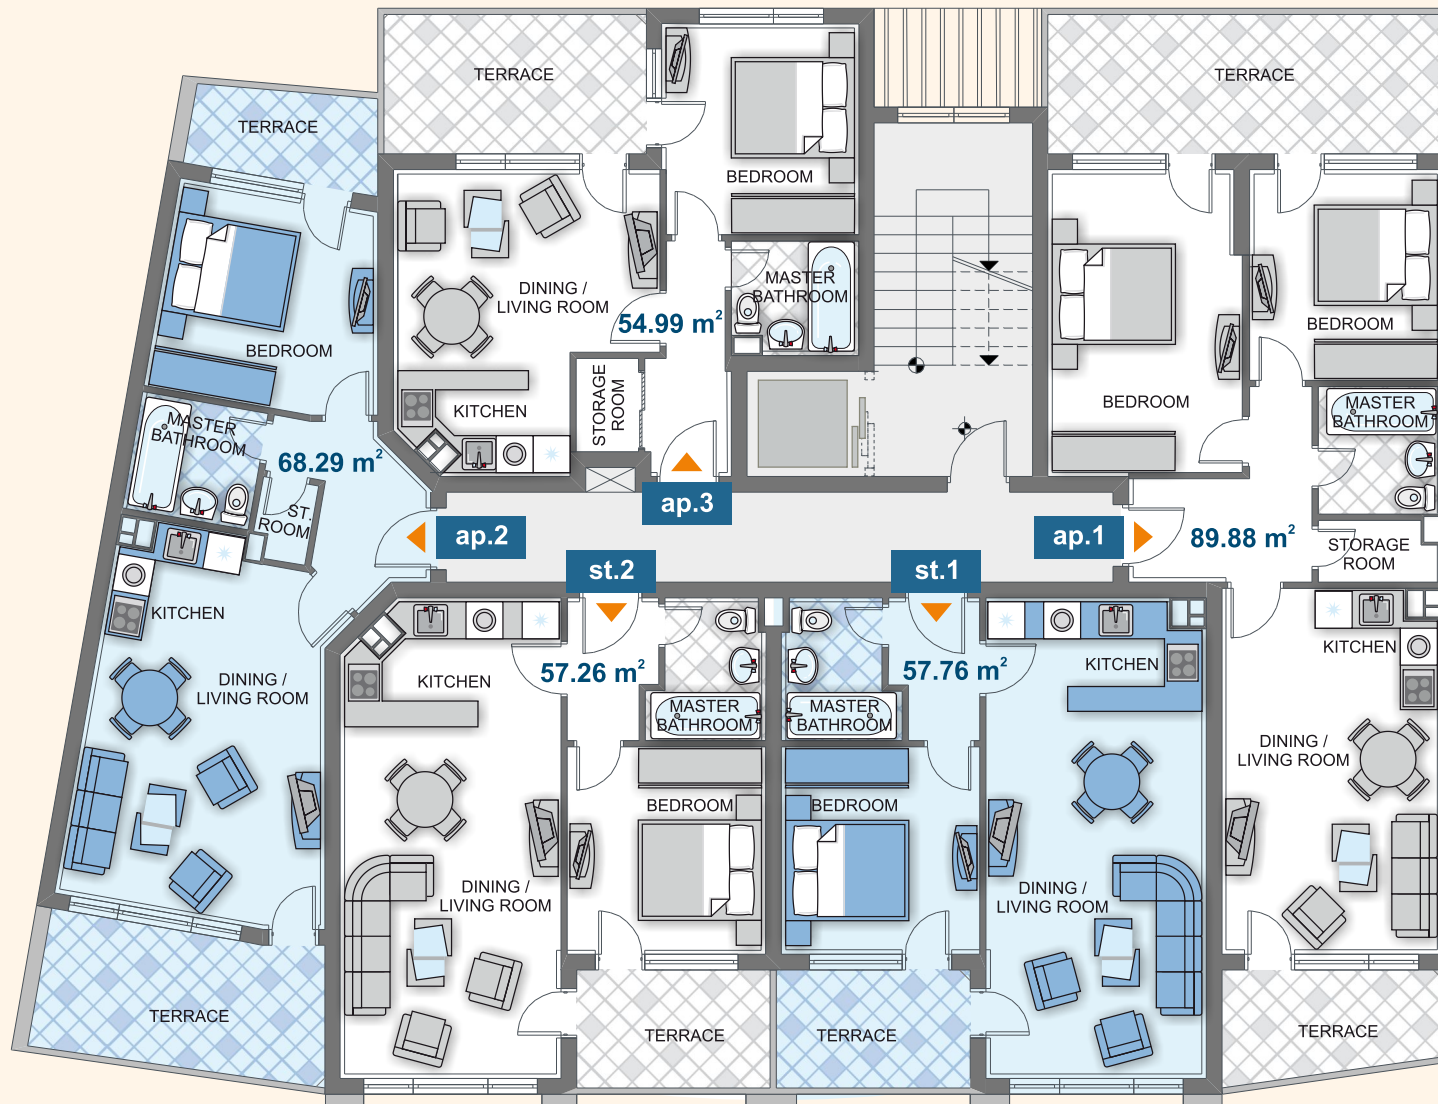

Tudor House

POOL & GARDEN VIEW

SEA VIEW

entrance 5

ground floor

Type	Floor	Area	Terrace	Total Area
SHOP 17	G	82,26	-	95,92
SHOP 18	G	59,01	-	68,81
SHOP 19	G	85,87	-	100,13
SHOP 20	G	59,68	-	69,59

Tudor House

POOL & GARDEN VIEW

entrance 5

floor 1

Type	Floor	Area	Terrace	Total Area
ap. 1	1	89,88	-	104,06
st. 1	1	57,76	-	67,35
st. 2	1	57,26	-	66,77
ap. 2	1	68,29	-	79,07
ap. 3	1	54,99	-	63,67

SEA VIEW

Tudor House

POOL & GARDEN VIEW

entrance 5

floor 2

Type	Floor	Area	Terrace	Total Area
ap. 4	2	74,15	-	86,83
st. 3	2	58,48	-	68,19
st. 4	2	57,99	-	67,62
ap. 5	2	68,34	-	80,03
ap. 6	2	50,72	-	59,40

SEA VIEW

Tudor House

POOL & GARDEN VIEW

SEA VIEW

Tudor House

POOL & GARDEN VIEW

SEA VIEW

entrance 5

floor 4

Type	Floor
◀ st. 5 - terrace	4
◀ st. 6 - terrace	4
◀ st. 7 - terrace	4
◀ st. 9 - terrace	4