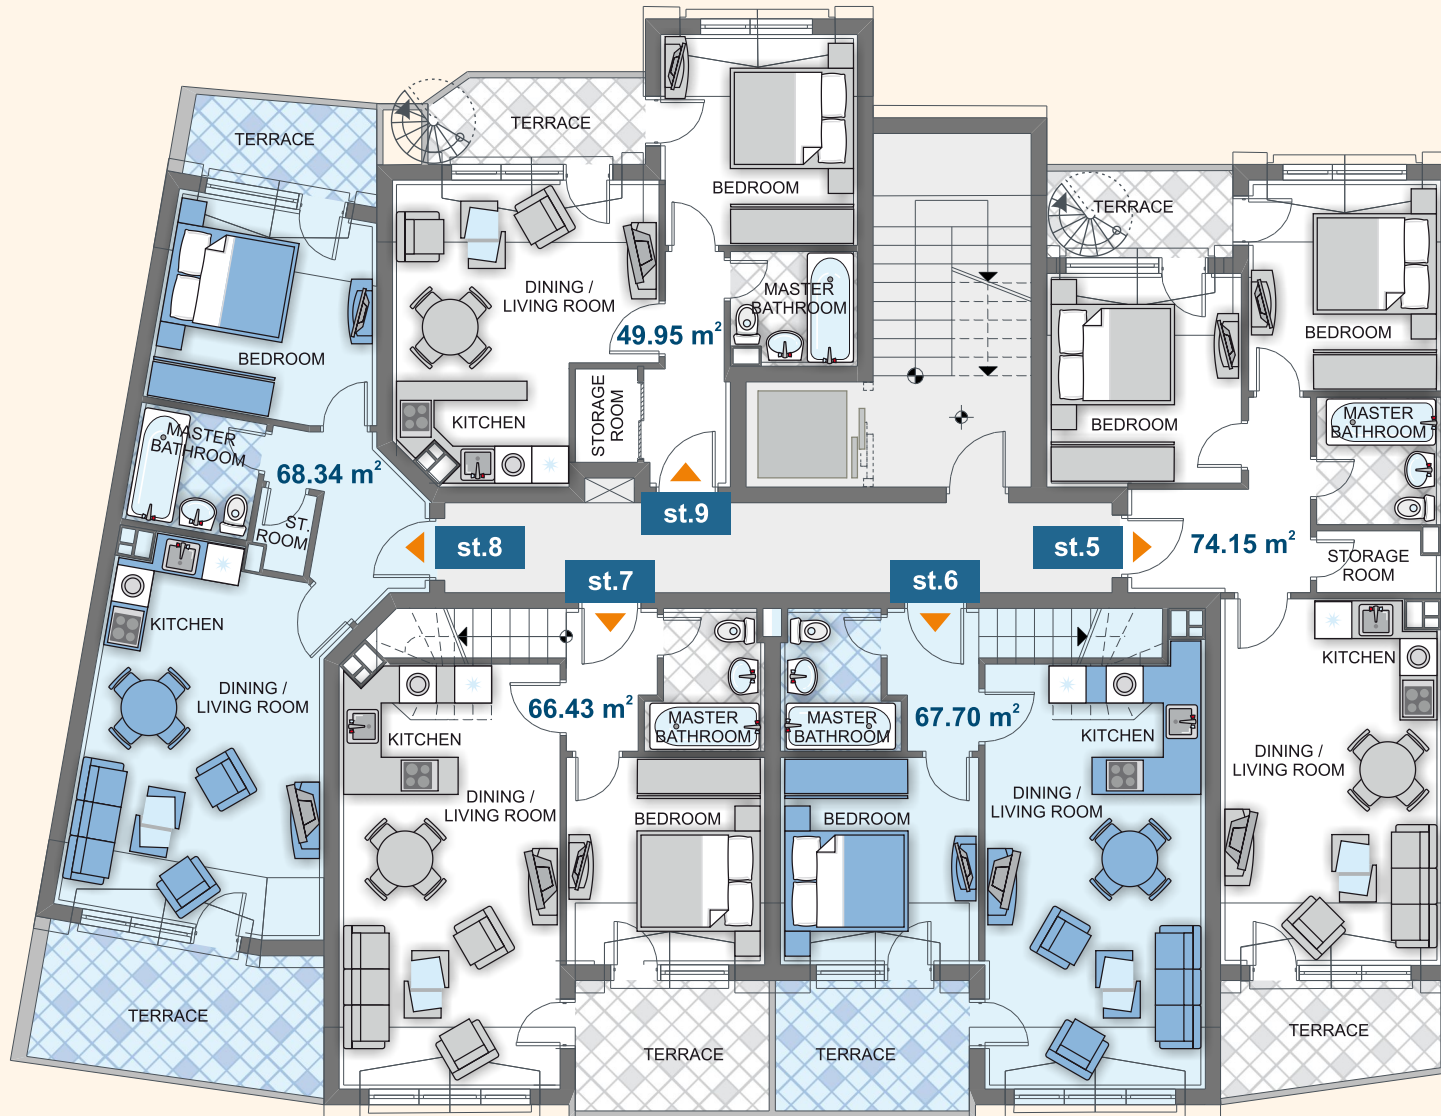

Tudor House

POOL & GARDEN VIEW

SEA VIEW

entrance 5

ground floor

Type	Floor	Area	Terrace	Total Area
SHOP 17	G	82,26	-	95,92
SHOP 18	G	59,01	-	68,81
SHOP 19	G	85,87	-	100,13
SHOP 20	G	59,68	-	69,59

Tudor House

POOL & GARDEN VIEW

entrance 5

floor 1

Type	Floor	Area	Terrace	Total Area
ap. 1	1	89,88	-	104,06
st. 1	1	57,76	-	67,35
st. 2	1	57,26	-	66,77
ap. 2	1	68,29	-	79,07
ap. 3	1	54,99	-	63,67

SEA VIEW

Tudor House

POOL & GARDEN VIEW

entrance 5

floor 2

Type	Floor	Area	Terrace	Total Area
ap. 4	2	74,15	-	86,83
st. 3	2	58,48	-	68,19
st. 4	2	57,99	-	67,62
ap. 5	2	68,34	-	80,03
ap. 6	2	50,72	-	59,40

SEA VIEW

Tudor House

POOL & GARDEN VIEW

SEA VIEW

Tudor House

POOL & GARDEN VIEW

SEA VIEW

entrance 5

floor 4

Type	Floor
◀ st. 5 - terrace	4
◀ st. 6 - terrace	4
◀ st. 7 - terrace	4
◀ st. 9 - terrace	4