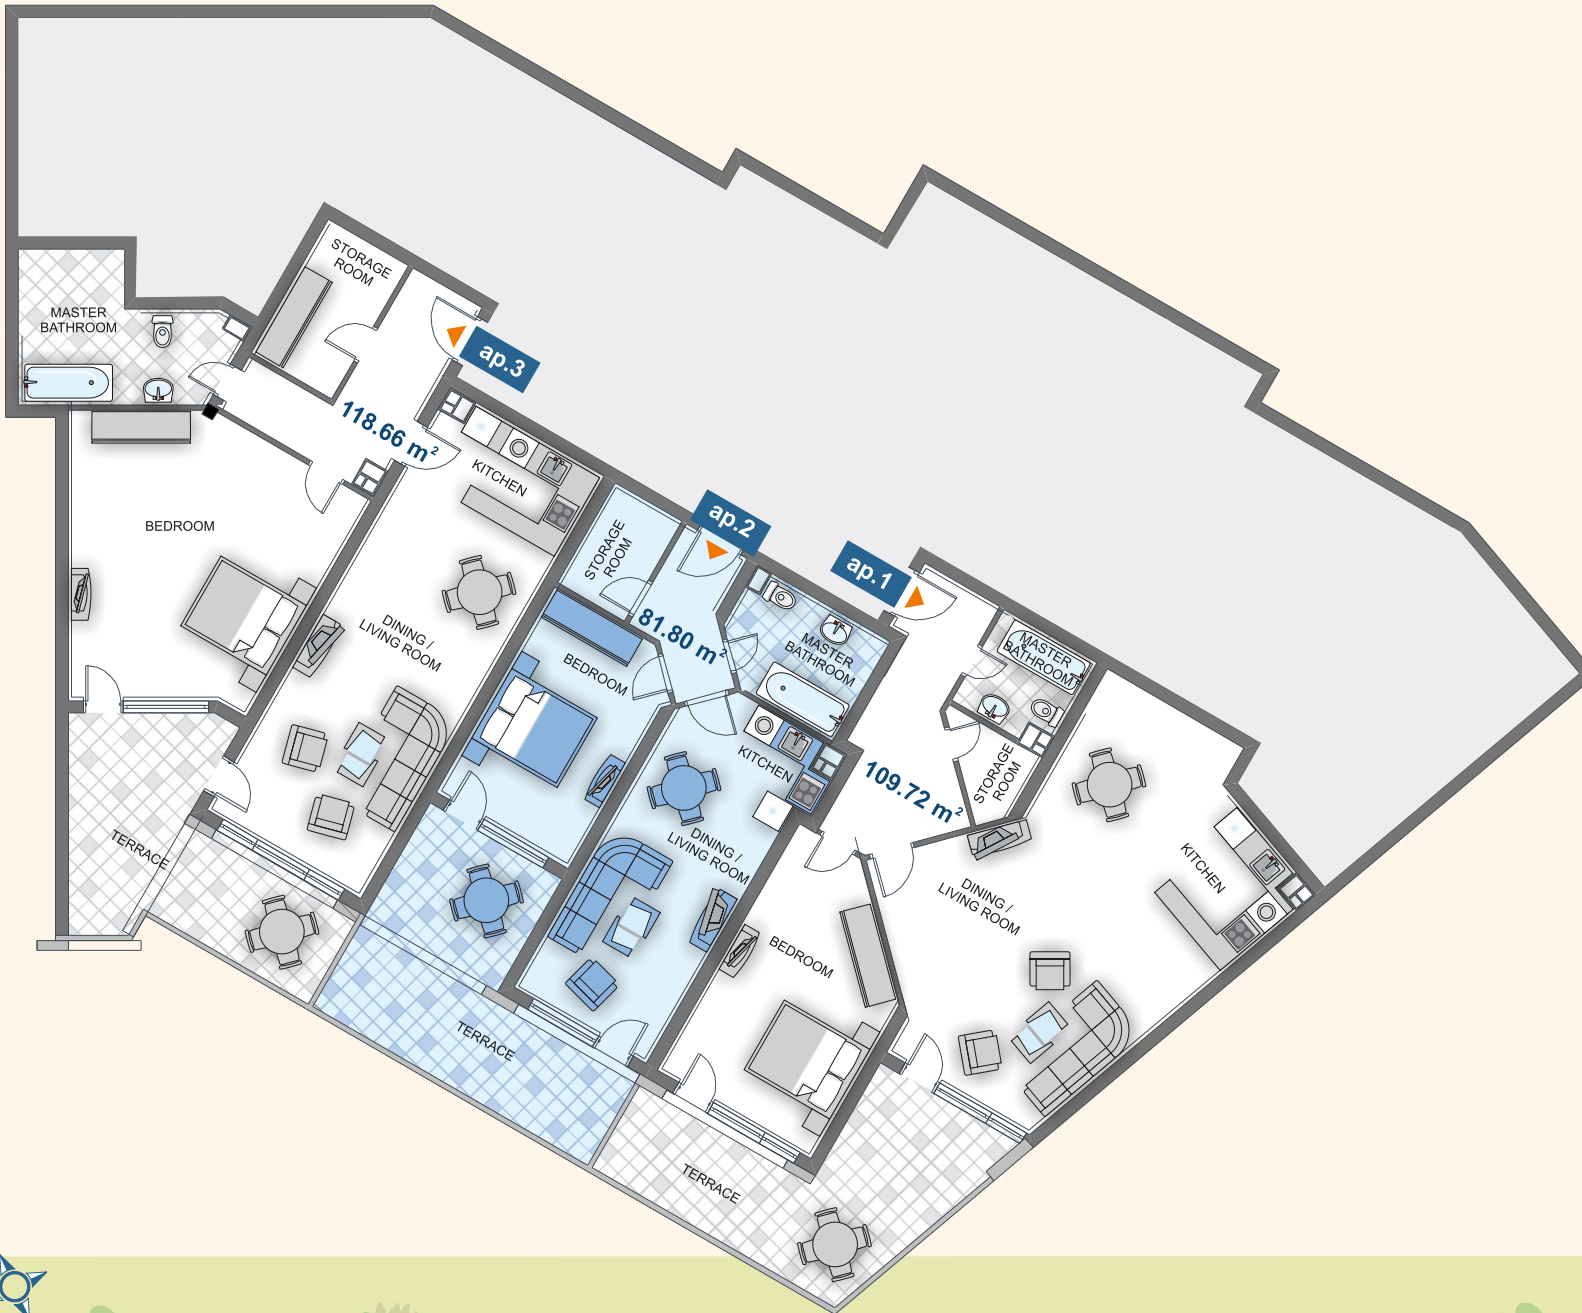

Claridge's Wing

POOL & GARDEN VIEW

entrance 14

ground floor 3

Type	Floor	Area	Terrace	Total Area
st. 1	G3	108,34	-	132,57
st. 2	G3	80,81	-	104,12
st. 3	G3	117,77	-	141,13

Claridge's Wing

POOL & GARDEN VIEW

entrance 14

ground floor 2

Type	Floor	Area	Terrace	Total Area
st. 4	G2	108,34	-	131,71
st. 5	G2	80,82	-	101,79
st. 6	G2	119,68	-	147,27

Claridge's Wing

POOL & GARDEN VIEW

entrance 14

ground floor 1

Type	Floor	Area	Terrace	Total Area
ap. 1	G1	109,72	-	134,03
ap. 2	G1	81,80	-	101,85
ap. 3	G1	118,66	-	162,23

Claridge's Wing

POOL & GARDEN VIEW

SEA VIEW

entrance 14

ground floor

Type	Floor	Area	Terrace	Total Area
ap. 4	G	107,61	-	130,85
ap. 5	G	72,59	-	93,93
ap. 6	G	72,59	-	87,84

Claridge's Wing

POOL & GARDEN VIEW

SEA VIEW

entrance 14

floor 1

Type	Floor	Area	Terrace	Total Area
ap. 7	1	62,61	-	77,92
ap. 8	1	101,38	-	124,92
ap. 9	1	72,59	-	91,75
ap. 10	1	72,59	-	94,89
ap. 11	1	64,05	-	88,59

Claridge's Wing

POOL & GARDEN VIEW