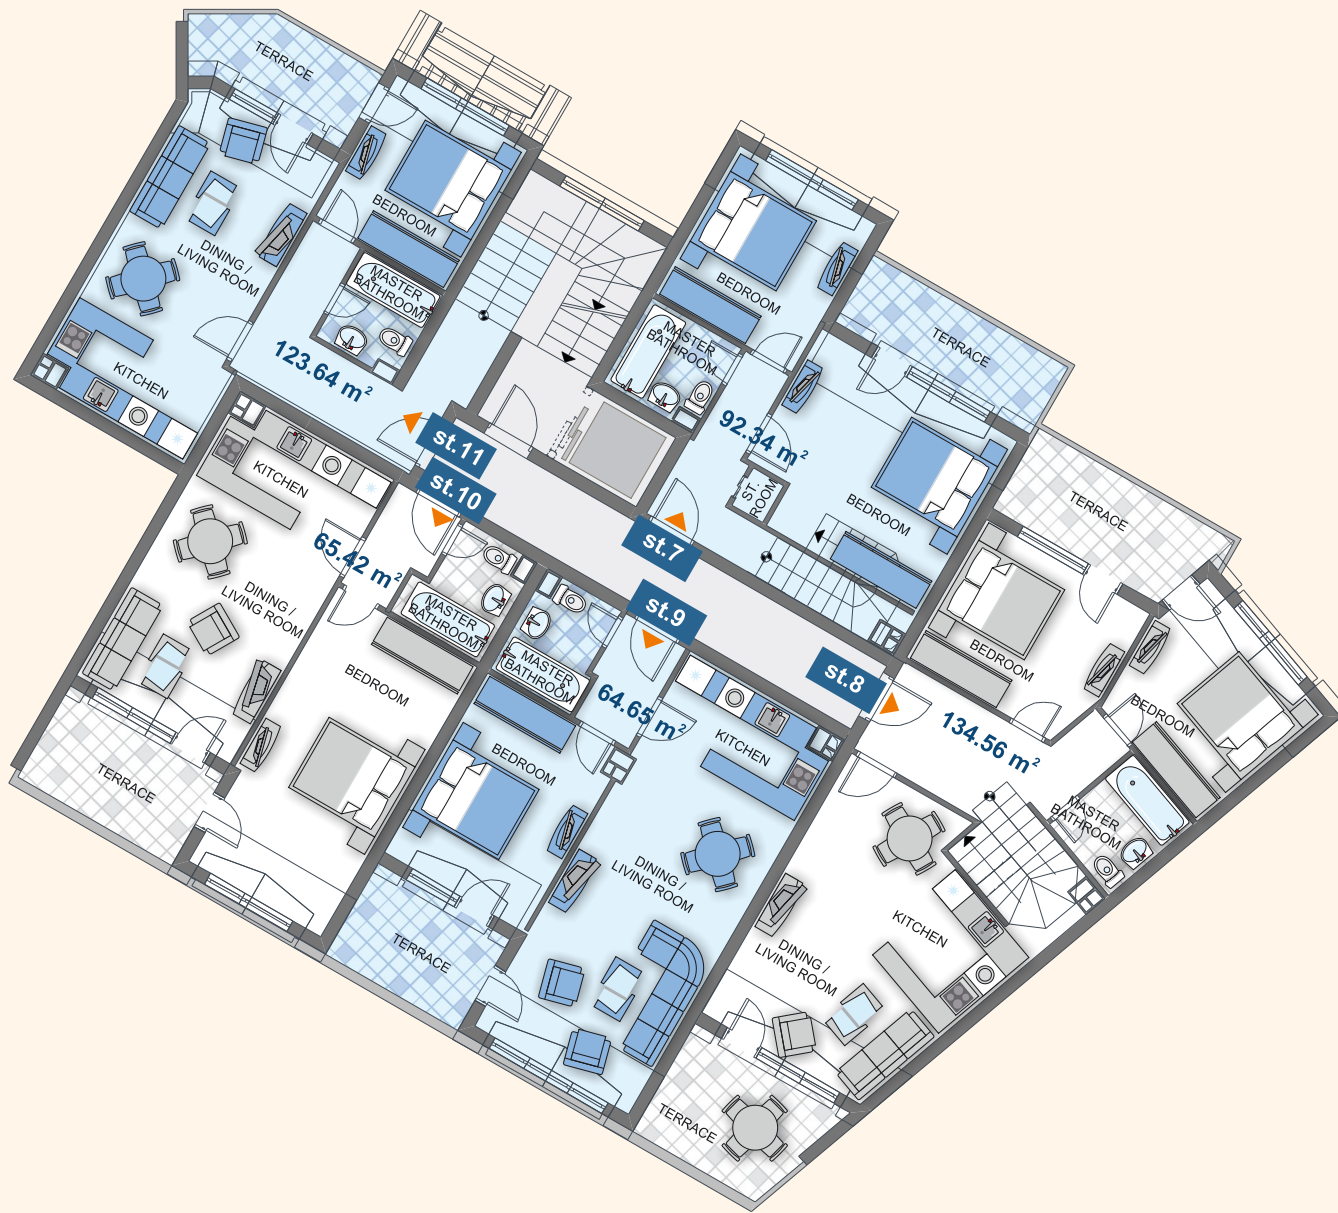

SEA VIEW

entrance 14

floor 1

Type	Floor	Area	Terrace	Total Area
ap. 7	1	62,61	-	77,92
ap. 8	1	101,38	-	124,92
ap. 9	1	72,59	-	91,75
ap. 10	1	72,59	-	94,89
ap. 11	1	64,05	-	88,59

Claridge's Wing

POOL & GARDEN VIEW

SEA VIEW

entrance 14

floor 2

Type	Floor	Area	Terrace	Total Area
ap. 12	2	58,67	-	93,56
ap. 13	2	100,35	-	134,67
ap. 14	2	73,31	-	97,30
ap. 15	2	73,13	-	93,18
ap. 16	2	64,05	-	82,72

Claridge's Wing

POOL & GARDEN VIEW

SEA VIEW

entrance 14

floor 3

Type	Floor	Area	Terrace	Total Area
ap. 17	3	54,73	-	73,55
ap. 18	3	90,89	-	120,88
ap. 19	3	64,86	-	100,81
ap. 20	3	64,86	-	93,11
ap. 21	3	63,92	-	86,31

Claridge's Wing

SEA VIEW

Claridge's Wing

POOL & GARDEN VIEW

SEA VIEW

entrance 14

floor 5

Type	Floor	Area	Terrace	Total Area
◀ st. 8 ▶	4, 5, 6			
◀ st. 7 ▶	4, 5, 6			
◀ st. 11 ▶	4, 5, 6			

Claridge's Wing

POOL & GARDEN VIEW