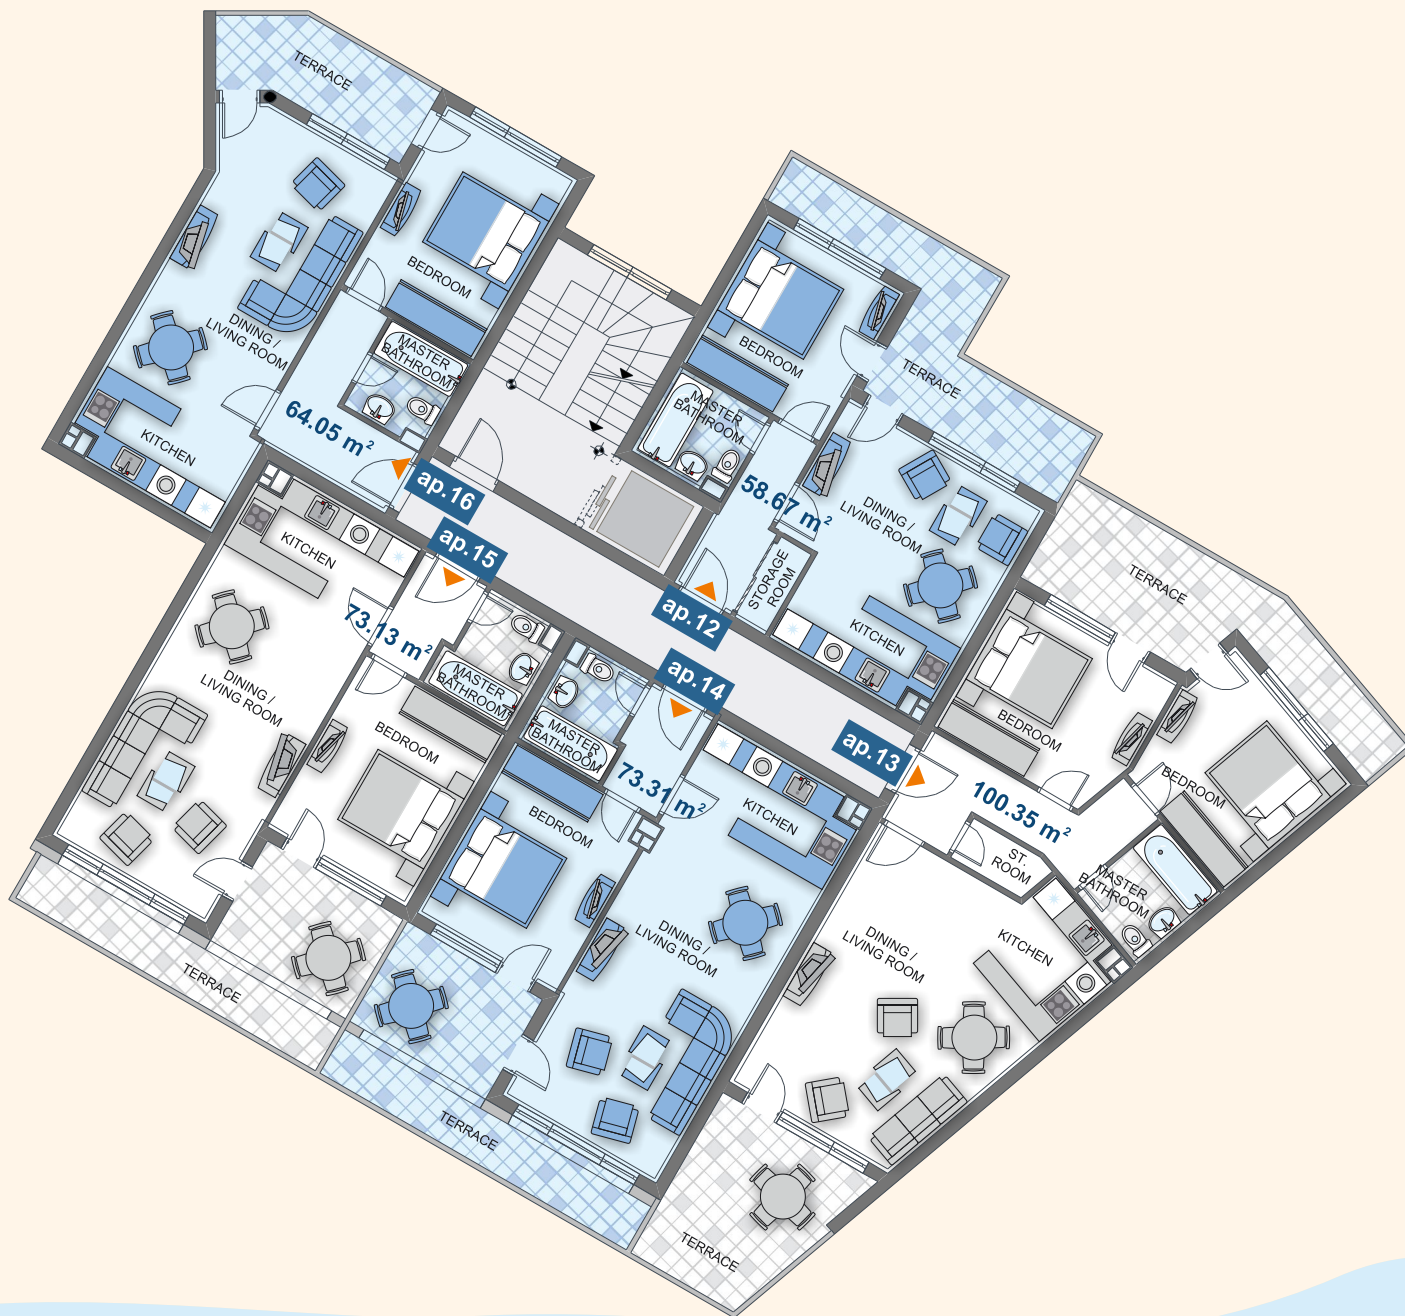

Claridge's Wing

POOL & GARDEN VIEW

SEA VIEW

entrance 14

ground floor

Type	Floor	Area	Terrace	Total Area
ap. 4	G	107,61	-	130,85
ap. 5	G	72,59	-	93,93
ap. 6	G	72,59	-	87,84

Claridge's Wing

POOL & GARDEN VIEW

SEA VIEW

entrance 14

floor 1

Type	Floor	Area	Terrace	Total Area
ap. 7	1	62,61	-	77,92
ap. 8	1	101,38	-	124,92
ap. 9	1	72,59	-	91,75
ap. 10	1	72,59	-	94,89
ap. 11	1	64,05	-	88,59

Claridge's Wing

POOL & GARDEN VIEW

SEA VIEW

entrance 14

floor 2

Type	Floor	Area	Terrace	Total Area
ap. 12	2	58,67	-	93,56
ap. 13	2	100,35	-	134,67
ap. 14	2	73,31	-	97,30
ap. 15	2	73,13	-	93,18
ap. 16	2	64,05	-	82,72

Claridge's Wing

POOL & GARDEN VIEW

SEA VIEW

entrance 14

floor 3

Type	Floor	Area	Terrace	Total Area
ap. 17	3	54,73	-	73,55
ap. 18	3	90,89	-	120,88
ap. 19	3	64,86	-	100,81
ap. 20	3	64,86	-	93,11
ap. 21	3	63,92	-	86,31

Claridge's Wing

SEA VIEW