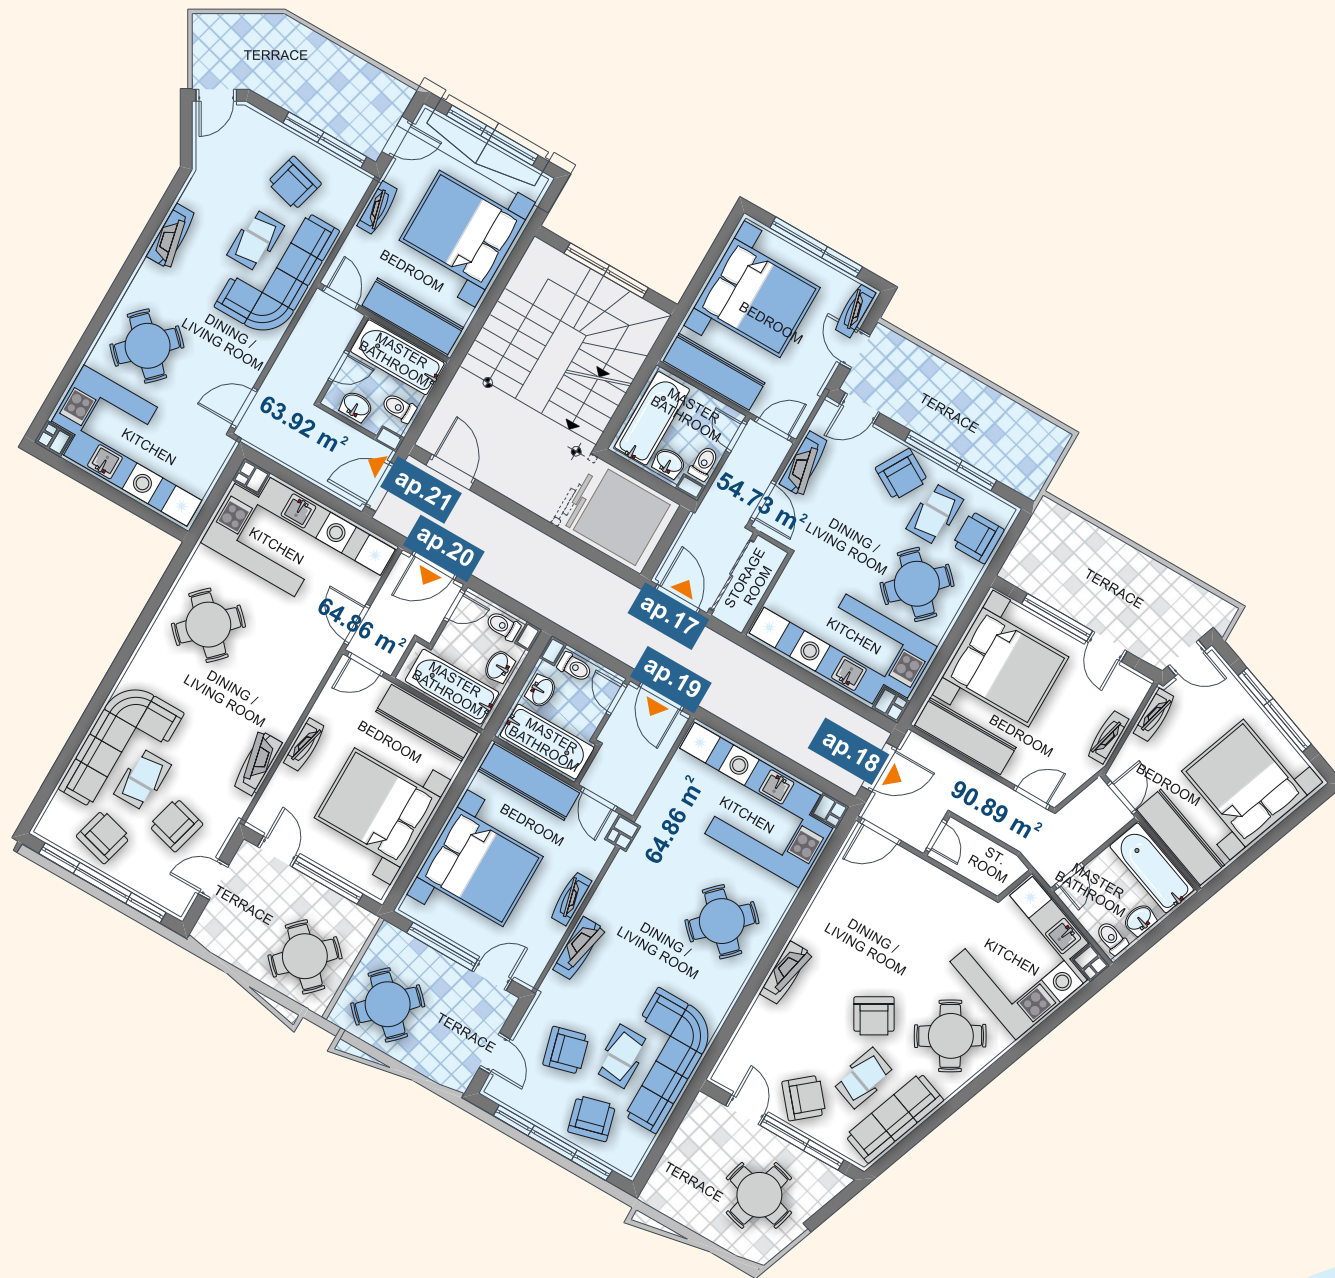

Claridge's Wing

POOL & GARDEN VIEW

SEA VIEW

entrance 14

ground floor

Type	Floor	Area	Terrace	Total Area
ap. 4	G	107,61	-	130,85
ap. 5	G	72,59	-	93,93
ap. 6	G	72,59	-	87,84

Claridge's Wing

POOL & GARDEN VIEW

SEA VIEW

entrance 14

floor 1

Type	Floor	Area	Terrace	Total Area
ap. 7	1	62,61	-	77,92
ap. 8	1	101,38	-	124,92
ap. 9	1	72,59	-	91,75
ap. 10	1	72,59	-	94,89
ap. 11	1	64,05	-	88,59

Claridge's Wing

POOL & GARDEN VIEW

SEA VIEW

entrance 14

floor 2

Type	Floor	Area	Terrace	Total Area
ap. 12	2	58,67	-	93,56
ap. 13	2	100,35	-	134,67
ap. 14	2	73,31	-	97,30
ap. 15	2	73,13	-	93,18
ap. 16	2	64,05	-	82,72

Claridge's Wing

POOL & GARDEN VIEW

SEA VIEW

entrance 14

floor 3

Type	Floor	Area	Terrace	Total Area
ap. 17	3	54,73	-	73,55
ap. 18	3	90,89	-	120,88
ap. 19	3	64,86	-	100,81
ap. 20	3	64,86	-	93,11
ap. 21	3	63,92	-	86,31

Claridge's Wing

SEA VIEW