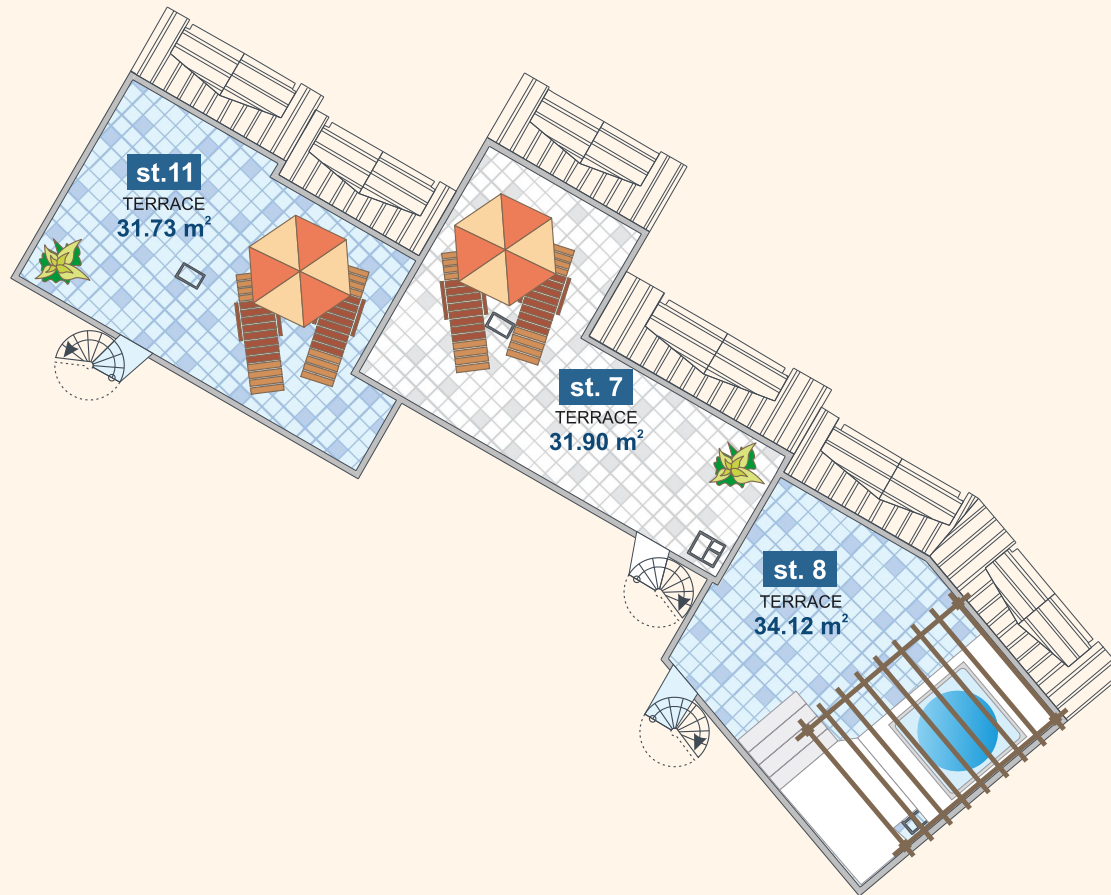

SEA VIEW

entrance 14

floor 3

Type	Floor	Area	Terrace	Total Area
ap. 17	3	54,73	-	73,55
ap. 18	3	90,89	-	120,88
ap. 19	3	64,86	-	100,81
ap. 20	3	64,86	-	93,11
ap. 21	3	63,92	-	86,31

Claridge's Wing

SEA VIEW

entrance 14

floor 4

Type	Floor	Area	Terrace	Total Area
st. 7 ▶	4, 5, 6	92,34	91,87	207,09
st. 8 ▶	4, 5, 6	134,56	53,90	218,52
st. 9	4	64,65	-	86,23
st. 10	4	65,42	-	90,72
st. 11 ▶	4, 5, 6	123,64	78,05	247,08

Claridge's Wing

POOL & GARDEN VIEW

SEA VIEW

entrance 14

floor 5

Type	Floor	Area	Terrace	Total Area
◀ st. 8 ▶	4, 5, 6			
◀ st. 7 ▶	4, 5, 6			
◀ st. 11 ▶	4, 5, 6			

Claridge's Wing

POOL & GARDEN VIEW

SEA VIEW

entrance 14

floor 6

Type	Floor
◀ st. 8 - Terrace	6
◀ st. 7 - Terrace	6
◀ st. 11- Terrace	6