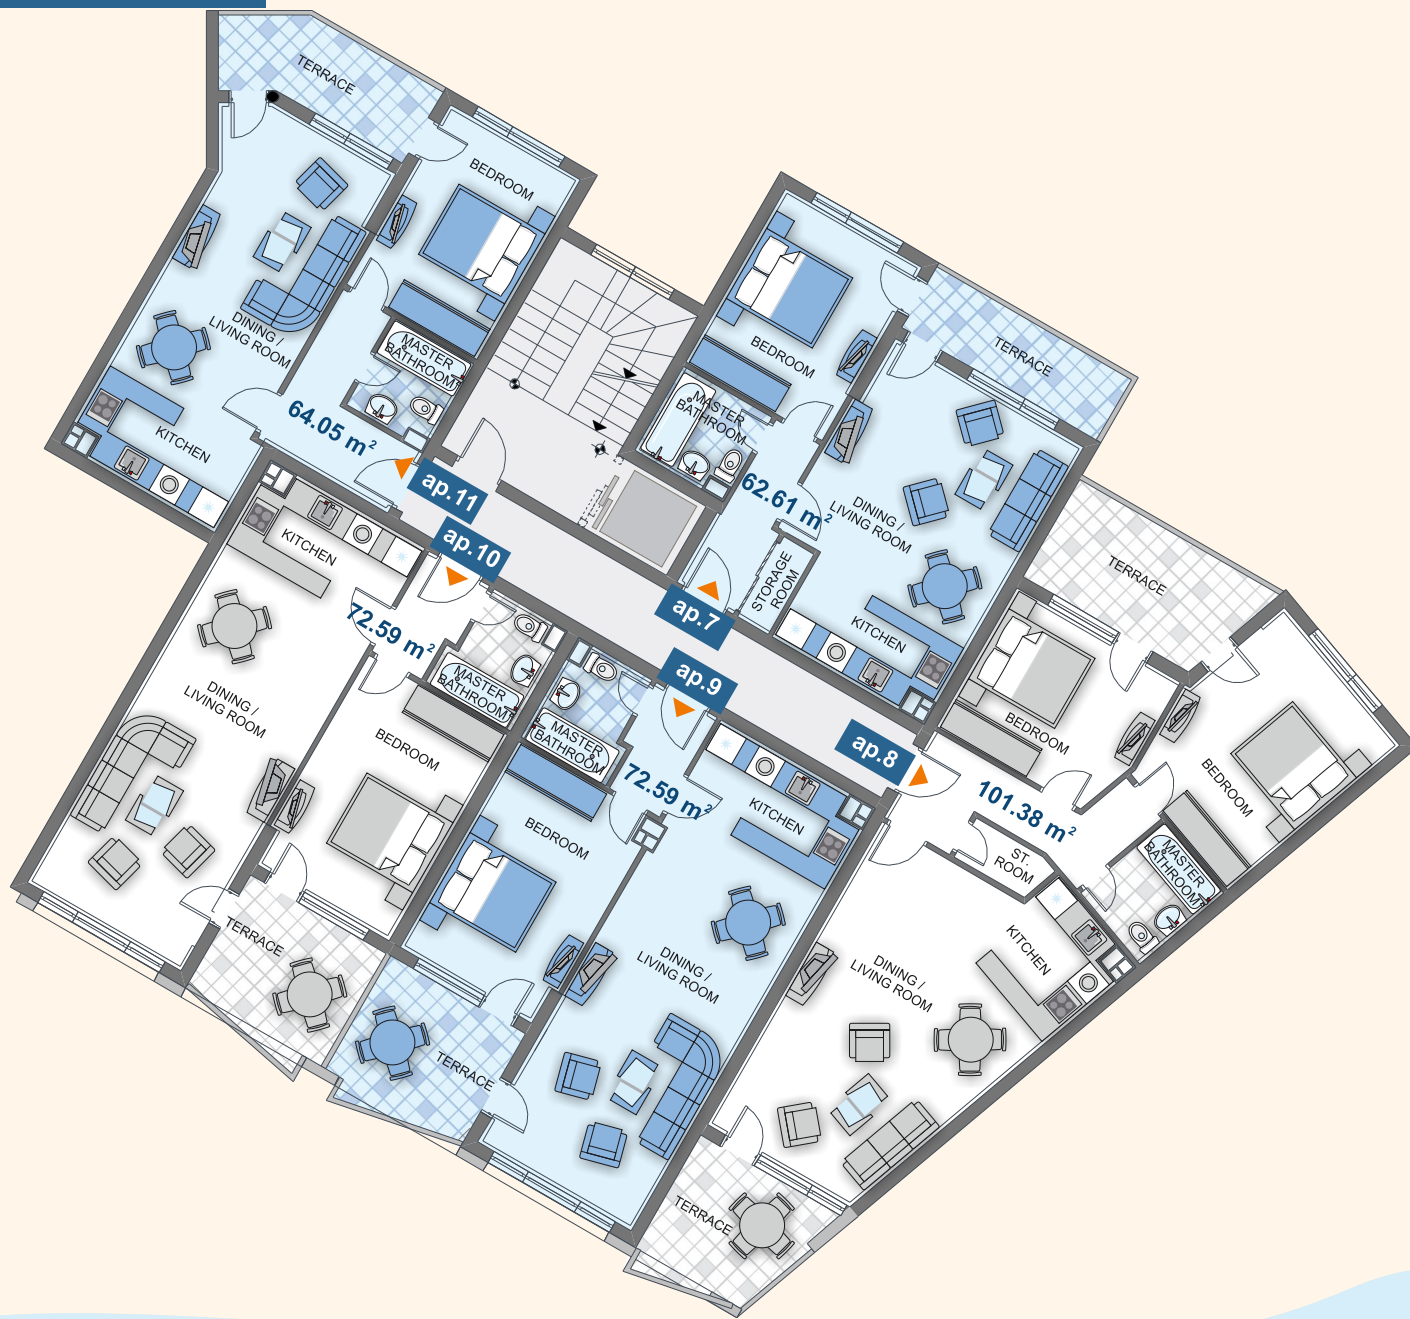

ground floor 2

Type	Floor	Area	Terrace	Total Area
st. 4	G2	108,34	-	131,71
st. 5	G2	80,82	-	101,79
st. 6	G2	119,68	-	147,27

Claridge's Wing

POOL & GARDEN VIEW

entrance 14

ground floor 1

Type	Floor	Area	Terrace	Total Area
ap. 1	G1	109,72	-	134,03
ap. 2	G1	81,80	-	101,85
ap. 3	G1	118,66	-	162,23

Claridge's Wing

POOL & GARDEN VIEW

SEA VIEW

entrance 14

ground floor

Type	Floor	Area	Terrace	Total Area
ap. 4	G	107,61	-	130,85
ap. 5	G	72,59	-	93,93
ap. 6	G	72,59	-	87,84

Claridge's Wing

POOL & GARDEN VIEW

SEA VIEW

entrance 14

floor 1

Type	Floor	Area	Terrace	Total Area
ap. 7	1	62,61	-	77,92
ap. 8	1	101,38	-	124,92
ap. 9	1	72,59	-	91,75
ap. 10	1	72,59	-	94,89
ap. 11	1	64,05	-	88,59

Claridge's Wing

POOL & GARDEN VIEW

SEA VIEW

entrance 14

floor 2

Type	Floor	Area	Terrace	Total Area
ap. 12	2	58,67	-	93,56
ap. 13	2	100,35	-	134,67
ap. 14	2	73,31	-	97,30
ap. 15	2	73,13	-	93,18
ap. 16	2	64,05	-	82,72

Claridge's Wing

POOL & GARDEN VIEW