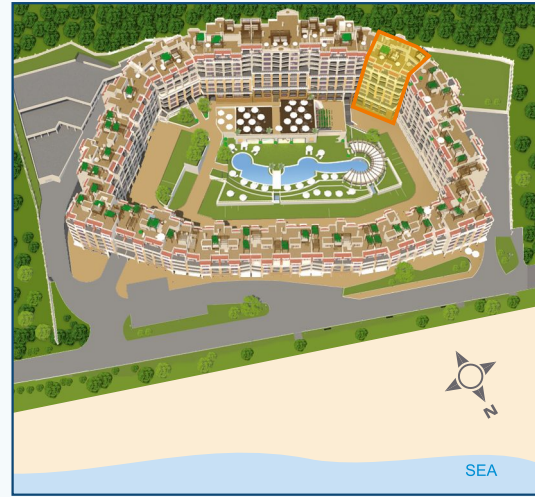

SEA VIEW

entrance 14

floor 4