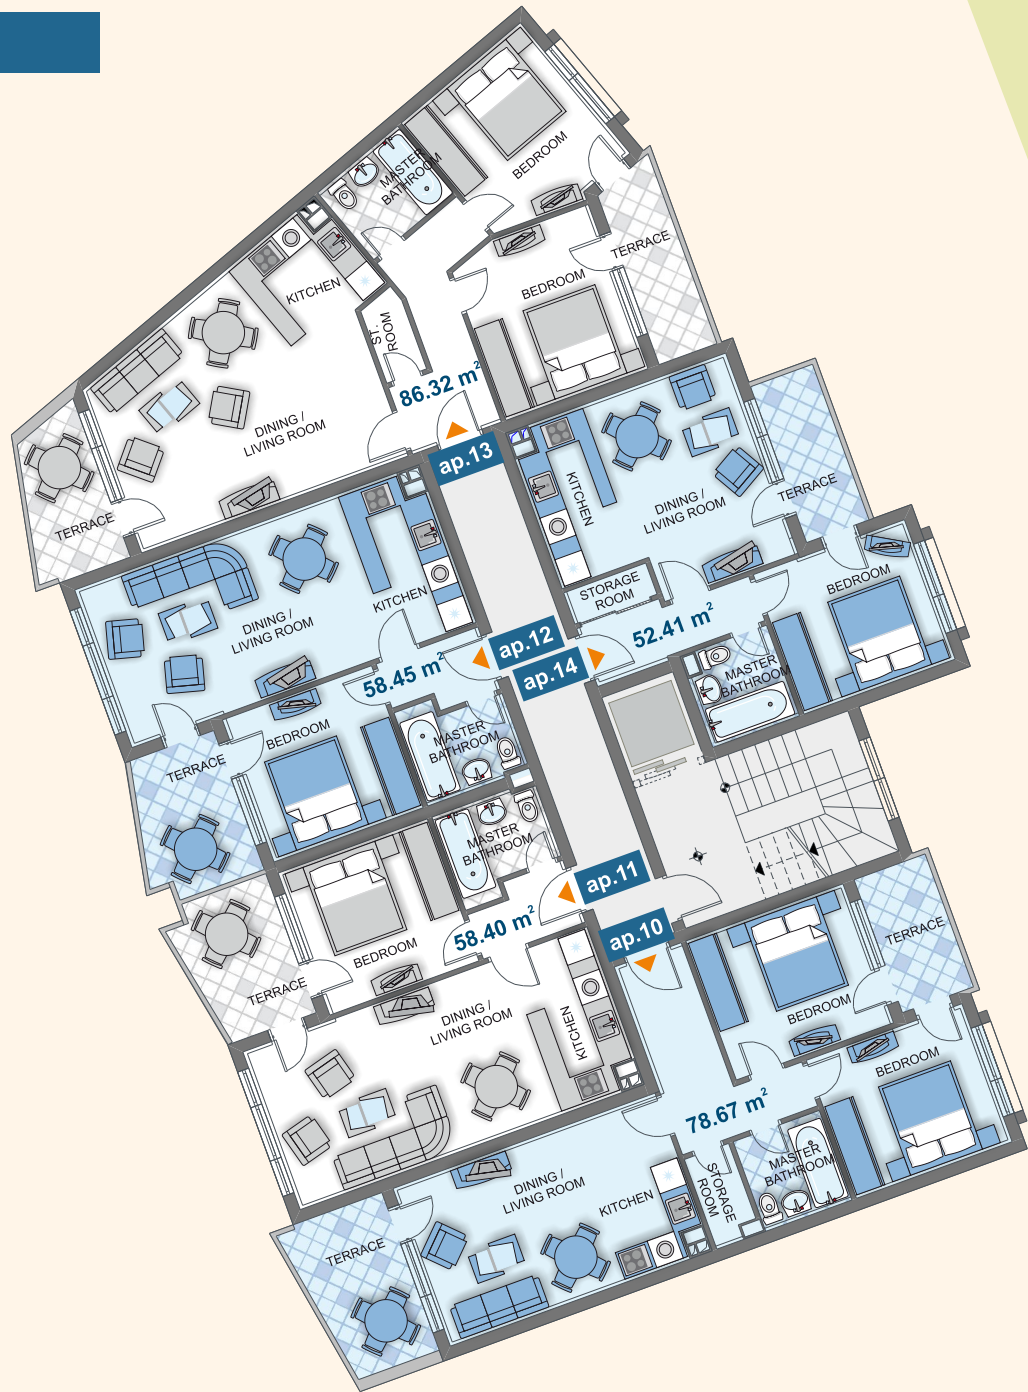

Crown Hall

entrance 15

floor 1

Type	Floor	Area	Terrace	Total Area
ap. 1	1	81,96	-	94,89
ap. 2	1	65,29	-	75,59
ap. 3	1	65,29	-	75,59
ap. 4	1	146,47	-	169,58

Crown Hall

entrance 15

floor 2

Type	Floor	Area	Terrace	Total Area
ap. 5	2	82,84	-	97,01
ap. 6	2	66,85	-	78,29
ap. 7	2	66,85	-	78,29
ap. 8	2	89,52	-	104,84
ap. 9	2	52,41	-	61,37

Crown Hall

entrance 15

floor 3

Type	Floor	Area	Terrace	Total Area
ap. 10	3	78,67	-	92,13
ap. 11	3	58,40	-	68,39
ap. 12	3	58,45	-	68,45
ap. 13	3	86,32	-	101,09
ap. 14	3	52,41	-	61,37

Crown Hall

entrance 15

floor 4

Type	Floor	Area	Terrace	Total Area
ap. 15	4	78,53	-	91,97
ap. 16	4	58,40	-	68,39
ap. 17	4	58,25	-	68,21
ap. 18	4	86,33	-	101,10
ap. 19	4	52,41	-	61,37

Crown Hall

POOL & GARDEN VIEW

SEA VIEW

SEA VIEW

entrance 15

SEA VIEW

SEA VIEW

entrance 15

floor 9

Type	Floor
◀ st. 2 - terrace	9
◀ st. 4 - terrace	9
◀ st. 5 - terrace	9