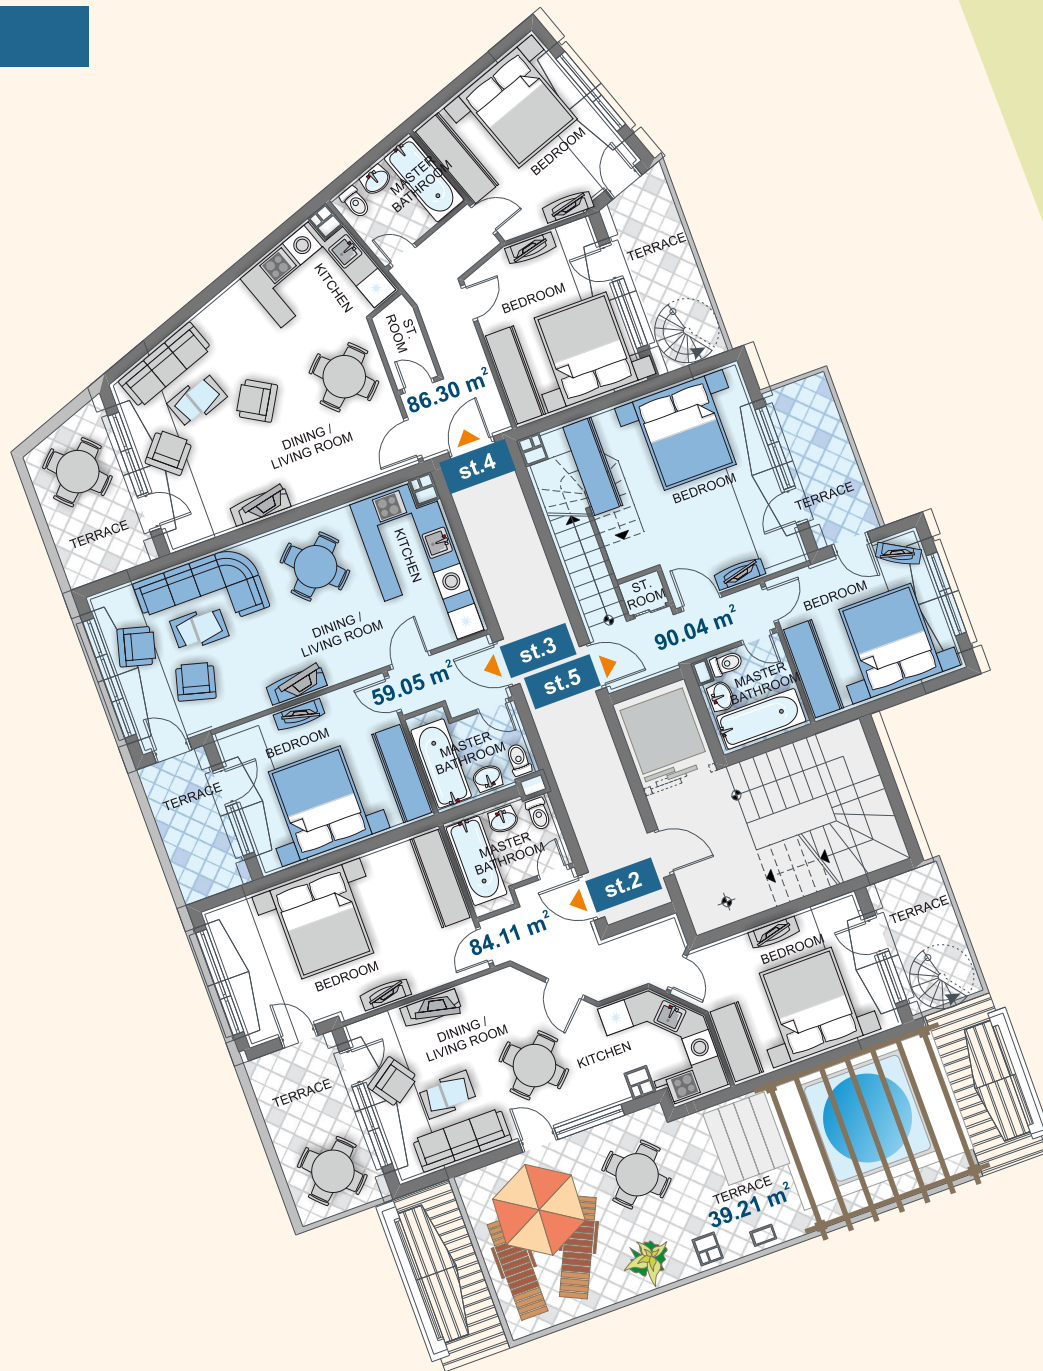

entrance 15

floor 6

Type	Floor	Area	Terrace	Total Area
ap. 25	6	78,51	-	91,55
ap. 26	6	58,40	-	68,10
ap. 27	6	58,45	-	68,16
ap. 28	6	86,32	-	100,66
ap. 29	6	52,41	-	61,11

Crown Hall

POOL & GARDEN VIEW

SEA VIEW

SEA VIEW

entrance 15

floor 7

Type	Floor	Area	Terrace	Total Area
st. 1	7	78,41	-	91,43
ap. 30	7	58,40	-	68,10
ap. 31	7	58,44	-	68,14
ap. 32	7	86,33	-	100,67
ap. 33	7	52,41	-	61,11

Crown Hall

POOL & GARDEN VIEW

SEA VIEW

SEA VIEW

entrance 15

floor 8

Type	Floor	Area	Terrace	Total Area
st. 2 ▶	8, 9	84,11	116,55	214,63
st. 3	8	59,05	-	68,86
st. 4 ▶	8, 9	86,30	56,80	157,44
st. 5 ▶	8, 9	90,04	61,54	166,54

Crown Hall

POOL & GARDEN VIEW

SEA VIEW

SEA VIEW

entrance 15

floor 9

Type	Floor
◀ st. 2 - terrace	9
◀ st. 4 - terrace	9
◀ st. 5 - terrace	9