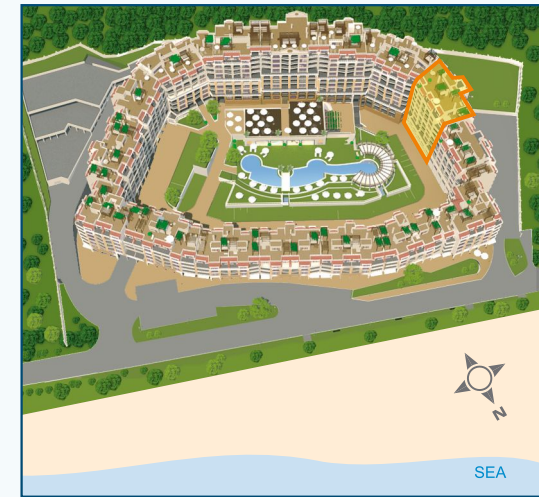

Type	Floor	Area	Terrace	Total Area
ap. 15	4	78,53	-	91,97
ap. 16	4	58,40	-	68,39
ap. 17	4	58,25	-	68,21
ap. 18	4	86,33	-	101,10
ap. 19	4	52,41	-	61,37

Crown Hall

POOL & GARDEN VIEW

SEA VIEW

SEA VIEW

entrance 15