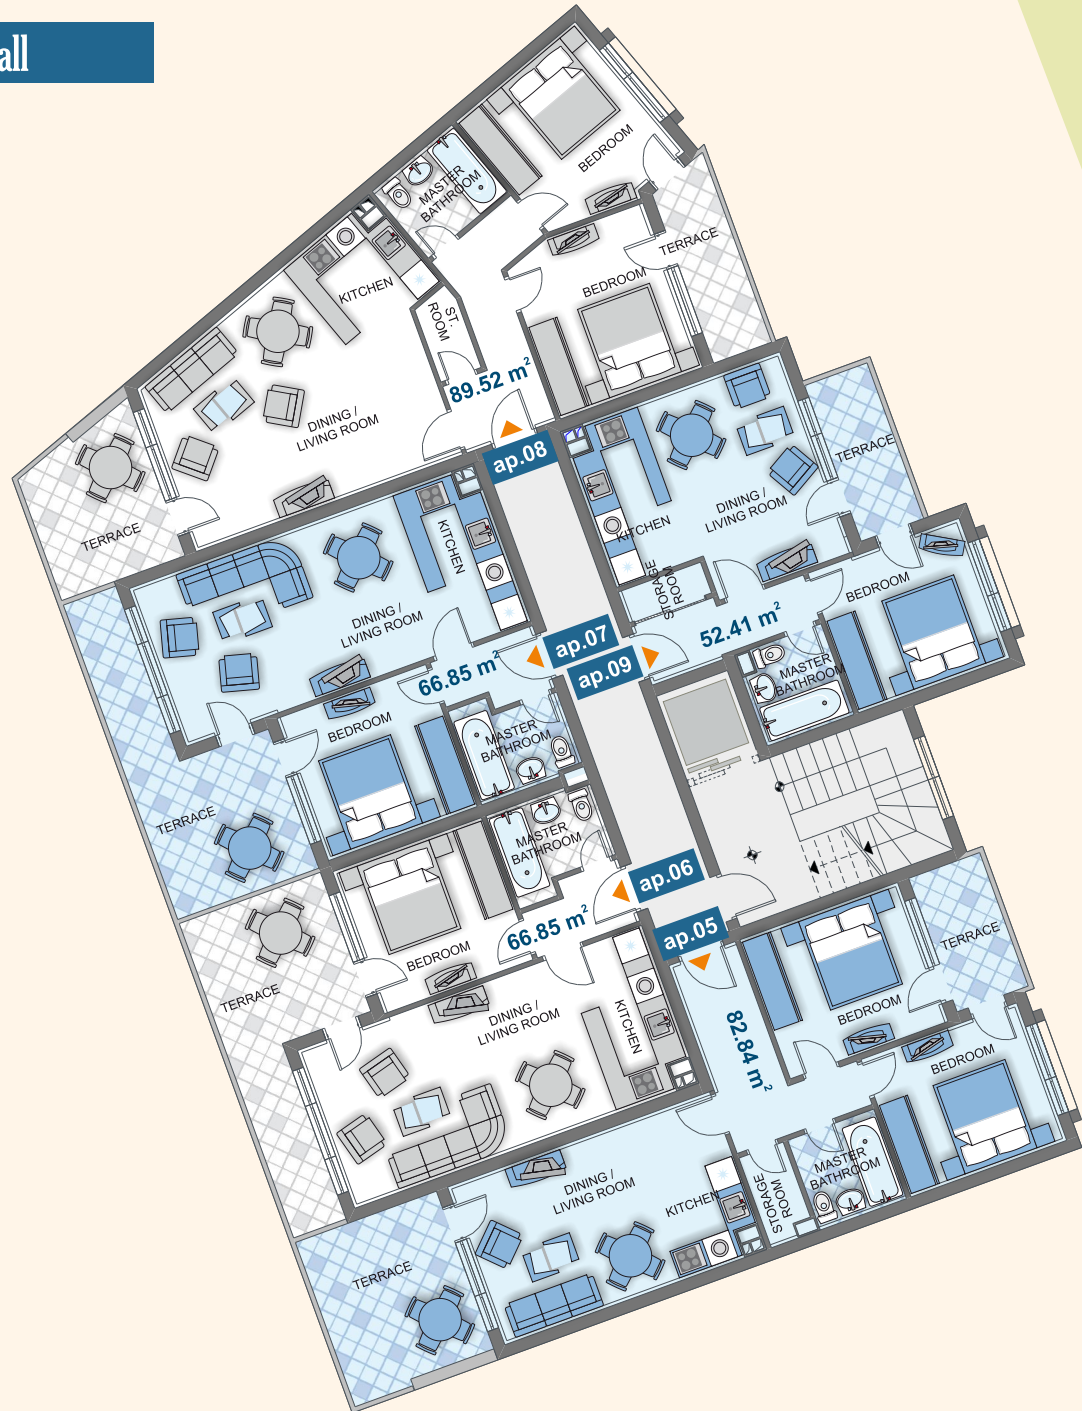

Crown Hall

entrance 15

floor 1

Type	Floor	Area	Terrace	Total Area
ap. 1	1	81,96	-	94,89
ap. 2	1	65,29	-	75,59
ap. 3	1	65,29	-	75,59
ap. 4	1	146,47	-	169,58

Crown Hall

entrance 15

floor 2

Type	Floor	Area	Terrace	Total Area
ap. 5	2	82,84	-	97,01
ap. 6	2	66,85	-	78,29
ap. 7	2	66,85	-	78,29
ap. 8	2	89,52	-	104,84
ap. 9	2	52,41	-	61,37

Crown Hall

entrance 15

floor 3

Type	Floor	Area	Terrace	Total Area
ap. 10	3	78,67	-	92,13
ap. 11	3	58,40	-	68,39
ap. 12	3	58,45	-	68,45
ap. 13	3	86,32	-	101,09
ap. 14	3	52,41	-	61,37

Crown Hall

entrance 15

floor 4

Type	Floor	Area	Terrace	Total Area
ap. 15	4	78,53	-	91,97
ap. 16	4	58,40	-	68,39
ap. 17	4	58,25	-	68,21
ap. 18	4	86,33	-	101,10
ap. 19	4	52,41	-	61,37

Crown Hall

POOL & GARDEN VIEW

SEA VIEW

SEA VIEW

entrance 15

SEA VIEW

SEA VIEW

entrance 15

floor 9

Type	Floor
◀ st. 2 - terrace	9
◀ st. 4 - terrace	9
◀ st. 5 - terrace	9