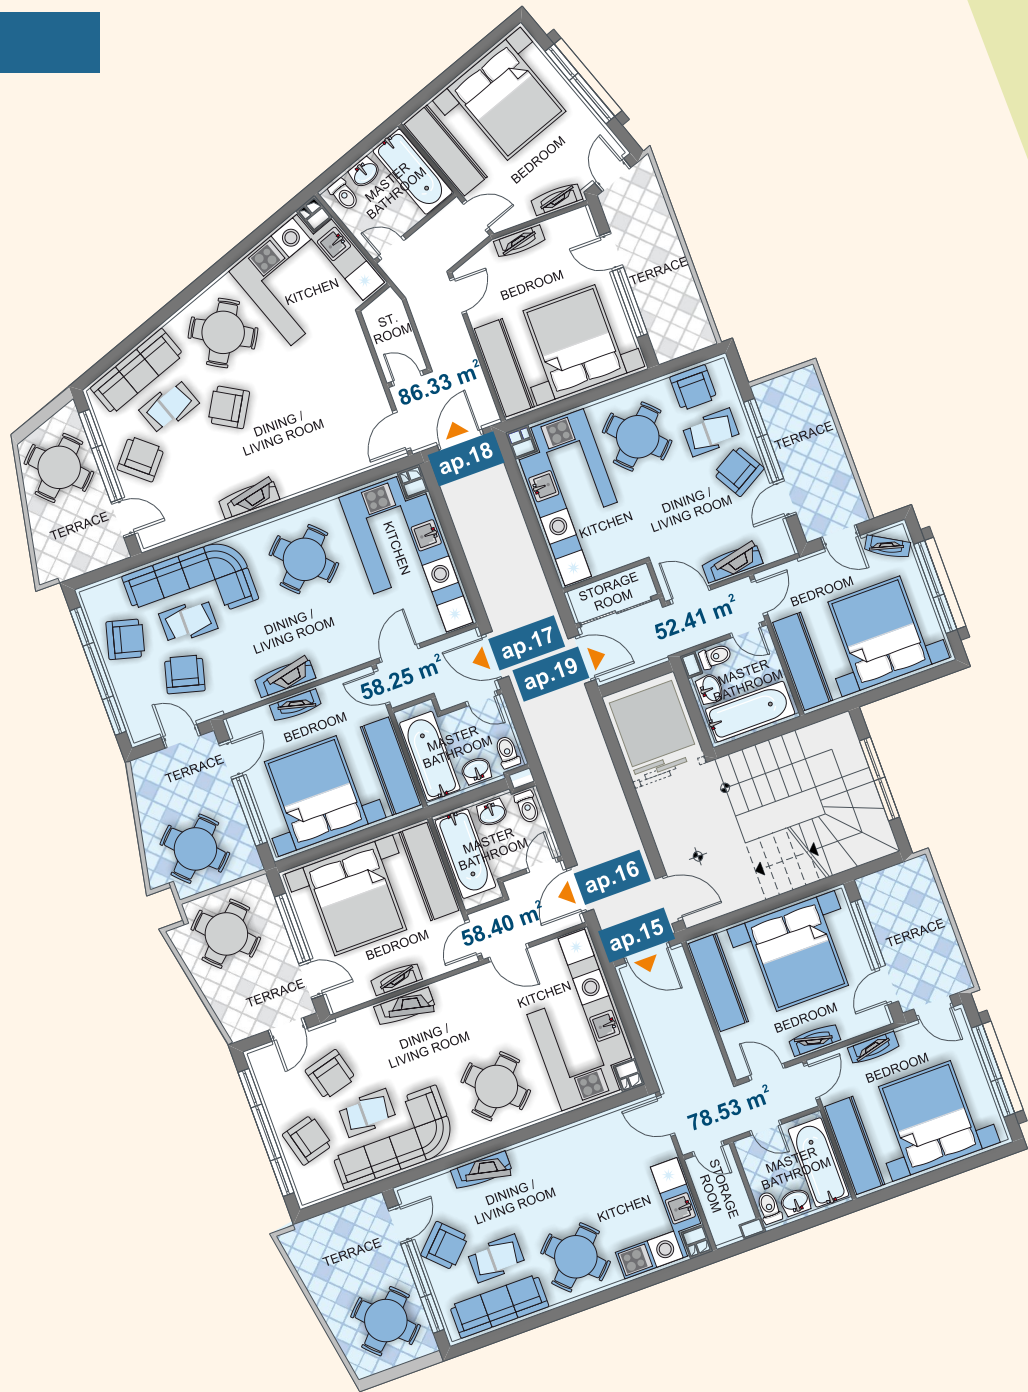

Crown Hall

entrance 15

floor 1

Type	Floor	Area	Terrace	Total Area
ap. 1	1	81,96	-	94,89
ap. 2	1	65,29	-	75,59
ap. 3	1	65,29	-	75,59
ap. 4	1	146,47	-	169,58

Crown Hall

entrance 15

floor 2

Type	Floor	Area	Terrace	Total Area
ap. 5	2	82,84	-	97,01
ap. 6	2	66,85	-	78,29
ap. 7	2	66,85	-	78,29
ap. 8	2	89,52	-	104,84
ap. 9	2	52,41	-	61,37

Crown Hall

entrance 15

floor 3

Type	Floor	Area	Terrace	Total Area
ap. 10	3	78,67	-	92,13
ap. 11	3	58,40	-	68,39
ap. 12	3	58,45	-	68,45
ap. 13	3	86,32	-	101,09
ap. 14	3	52,41	-	61,37

Crown Hall

entrance 15

floor 4

Type	Floor	Area	Terrace	Total Area
ap. 15	4	78,53	-	91,97
ap. 16	4	58,40	-	68,39
ap. 17	4	58,25	-	68,21
ap. 18	4	86,33	-	101,10
ap. 19	4	52,41	-	61,37

Crown Hall

POOL & GARDEN VIEW

SEA VIEW

SEA VIEW

entrance 15

floor 5

Type	Floor	Area	Terrace	Total Area
ap. 20	5	78,62	-	92,07
ap. 21	5	59,06	-	69,16
ap. 22	5	59,06	-	69,16
ap. 23	5	86,24	-	101,00
ap. 24	5	52,41	-	61,37

Crown Hall

POOL & GARDEN VIEW

SEA VIEW

SEA VIEW