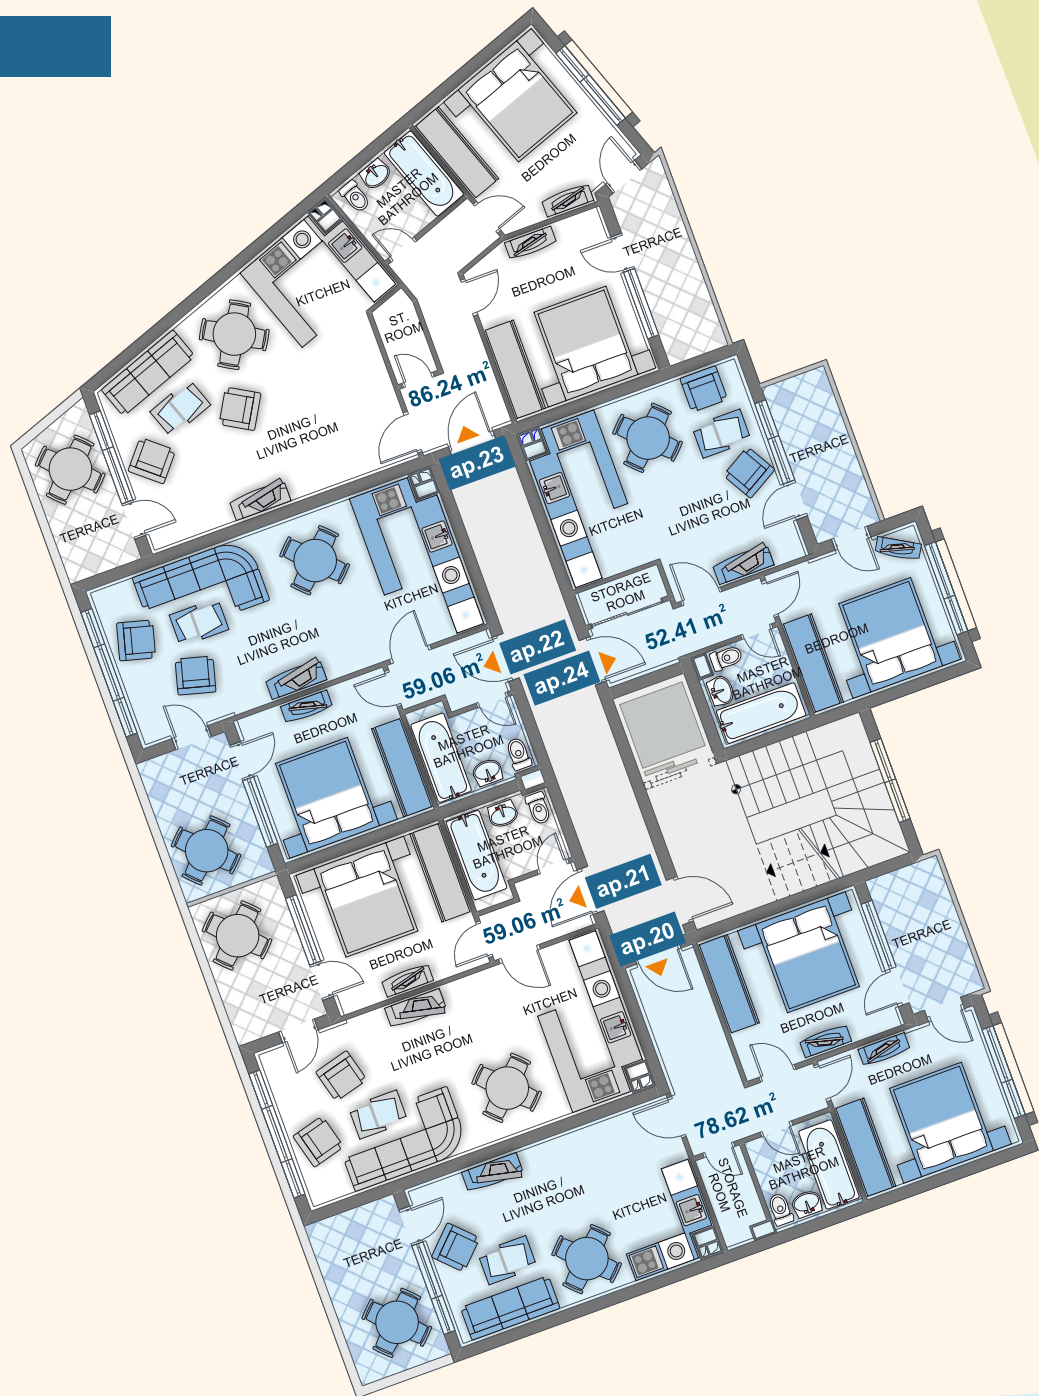

Crown Hall

entrance 15

floor 1

Type	Floor	Area	Terrace	Total Area
ap. 1	1	81,96	-	94,89
ap. 2	1	65,29	-	75,59
ap. 3	1	65,29	-	75,59
ap. 4	1	146,47	-	169,58

Crown Hall

entrance 15

floor 2

Type	Floor	Area	Terrace	Total Area
ap. 5	2	82,84	-	97,01
ap. 6	2	66,85	-	78,29
ap. 7	2	66,85	-	78,29
ap. 8	2	89,52	-	104,84
ap. 9	2	52,41	-	61,37

Crown Hall

entrance 15

floor 3

Type	Floor	Area	Terrace	Total Area
ap. 10	3	78,67	-	92,13
ap. 11	3	58,40	-	68,39
ap. 12	3	58,45	-	68,45
ap. 13	3	86,32	-	101,09
ap. 14	3	52,41	-	61,37

Crown Hall

entrance 15

floor 4

Type	Floor	Area	Terrace	Total Area
ap. 15	4	78,53	-	91,97
ap. 16	4	58,40	-	68,39
ap. 17	4	58,25	-	68,21
ap. 18	4	86,33	-	101,10
ap. 19	4	52,41	-	61,37

Crown Hall

POOL & GARDEN VIEW

SEA VIEW

SEA VIEW

entrance 15

floor 5

Type	Floor	Area	Terrace	Total Area
ap. 20	5	78,62	-	92,07
ap. 21	5	59,06	-	69,16
ap. 22	5	59,06	-	69,16
ap. 23	5	86,24	-	101,00
ap. 24	5	52,41	-	61,37

Crown Hall

POOL & GARDEN VIEW

SEA VIEW

SEA VIEW