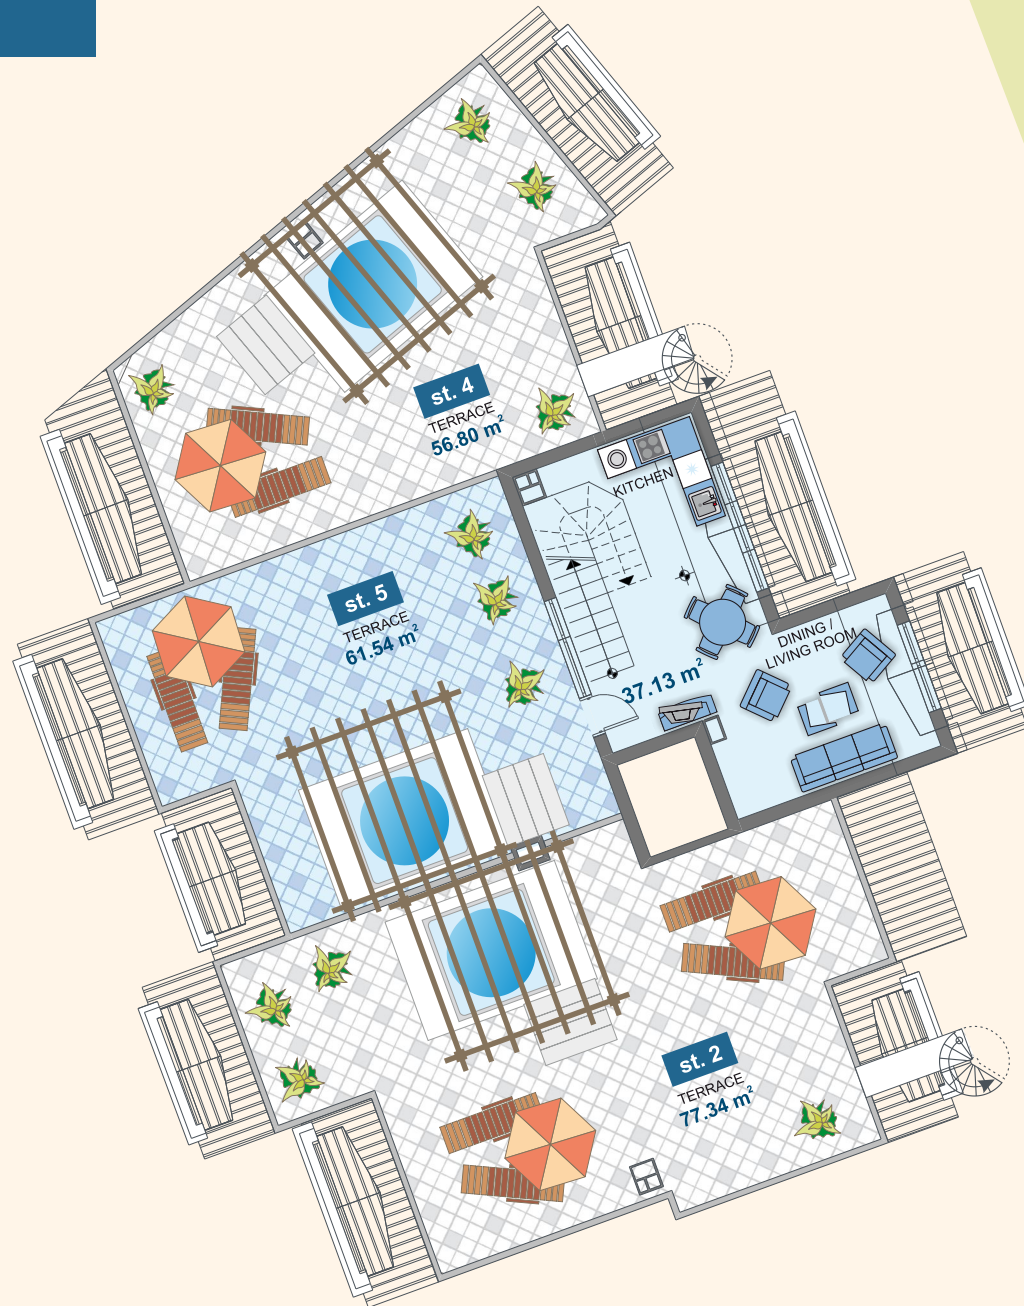

Crown Hall

entrance 15

floor 1

Type	Floor	Area	Terrace	Total Area
ap. 1	1	81,96	-	94,89
ap. 2	1	65,29	-	75,59
ap. 3	1	65,29	-	75,59
ap. 4	1	146,47	-	169,58

Crown Hall

entrance 15

floor 2

Type	Floor	Area	Terrace	Total Area
ap. 5	2	82,84	-	97,01
ap. 6	2	66,85	-	78,29
ap. 7	2	66,85	-	78,29
ap. 8	2	89,52	-	104,84
ap. 9	2	52,41	-	61,37

SEA VIEW

entrance 15

floor 7

Type	Floor	Area	Terrace	Total Area
st. 1	7	78,41	-	91,43
ap. 30	7	58,40	-	68,10
ap. 31	7	58,44	-	68,14
ap. 32	7	86,33	-	100,67
ap. 33	7	52,41	-	61,11

Crown Hall

POOL & GARDEN VIEW

SEA VIEW

SEA VIEW

entrance 15

floor 8

Type	Floor	Area	Terrace	Total Area
st. 2 ▶	8, 9	84,11	116,55	214,63
st. 3	8	59,05	-	68,86
st. 4 ▶	8, 9	86,30	56,80	157,44
st. 5 ▶	8, 9	90,04	61,54	166,54

Crown Hall

POOL & GARDEN VIEW

SEA VIEW

SEA VIEW

entrance 15

floor 9

Type	Floor
◀ st. 2 - terrace	9
◀ st. 4 - terrace	9
◀ st. 5 - terrace	9