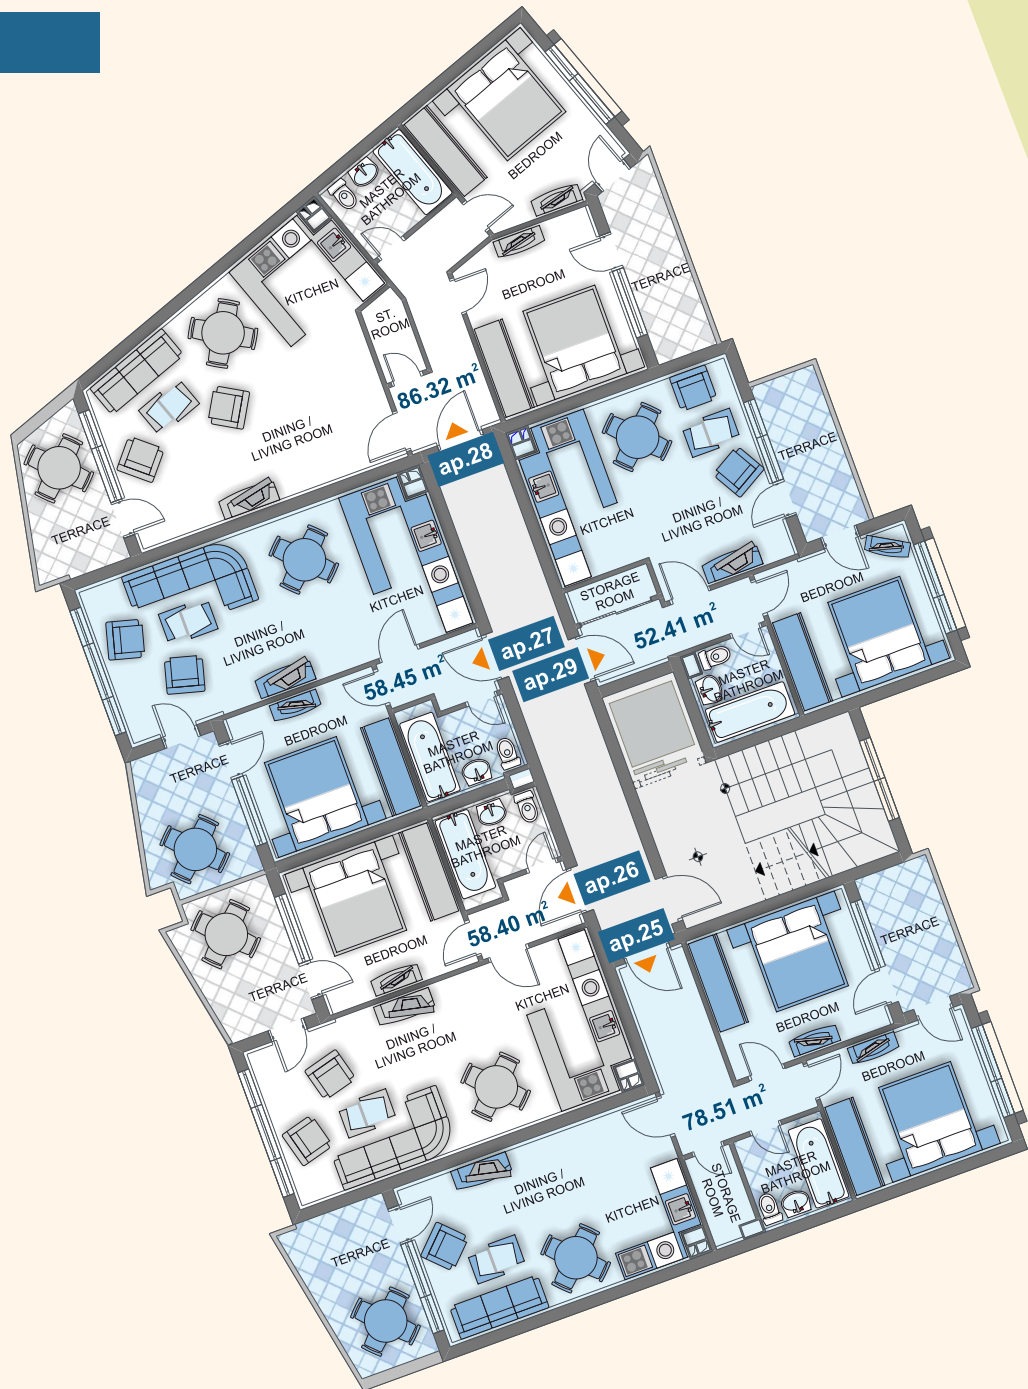

Crown Hall

entrance 15

floor 3

Type	Floor	Area	Terrace	Total Area
ap. 10	3	78,67	-	92,13
ap. 11	3	58,40	-	68,39
ap. 12	3	58,45	-	68,45
ap. 13	3	86,32	-	101,09
ap. 14	3	52,41	-	61,37

Crown Hall

entrance 15

floor 4

Type	Floor	Area	Terrace	Total Area
ap. 15	4	78,53	-	91,97
ap. 16	4	58,40	-	68,39
ap. 17	4	58,25	-	68,21
ap. 18	4	86,33	-	101,10
ap. 19	4	52,41	-	61,37

Crown Hall

POOL & GARDEN VIEW

SEA VIEW

SEA VIEW

entrance 15

floor 5

Type	Floor	Area	Terrace	Total Area
ap. 20	5	78,62	-	92,07
ap. 21	5	59,06	-	69,16
ap. 22	5	59,06	-	69,16
ap. 23	5	86,24	-	101,00
ap. 24	5	52,41	-	61,37

Crown Hall

POOL & GARDEN VIEW

SEA VIEW

SEA VIEW

entrance 15

floor 6

Type	Floor	Area	Terrace	Total Area
ap. 25	6	78,51	-	91,55
ap. 26	6	58,40	-	68,10
ap. 27	6	58,45	-	68,16
ap. 28	6	86,32	-	100,66
ap. 29	6	52,41	-	61,11

Crown Hall

POOL & GARDEN VIEW

SEA VIEW