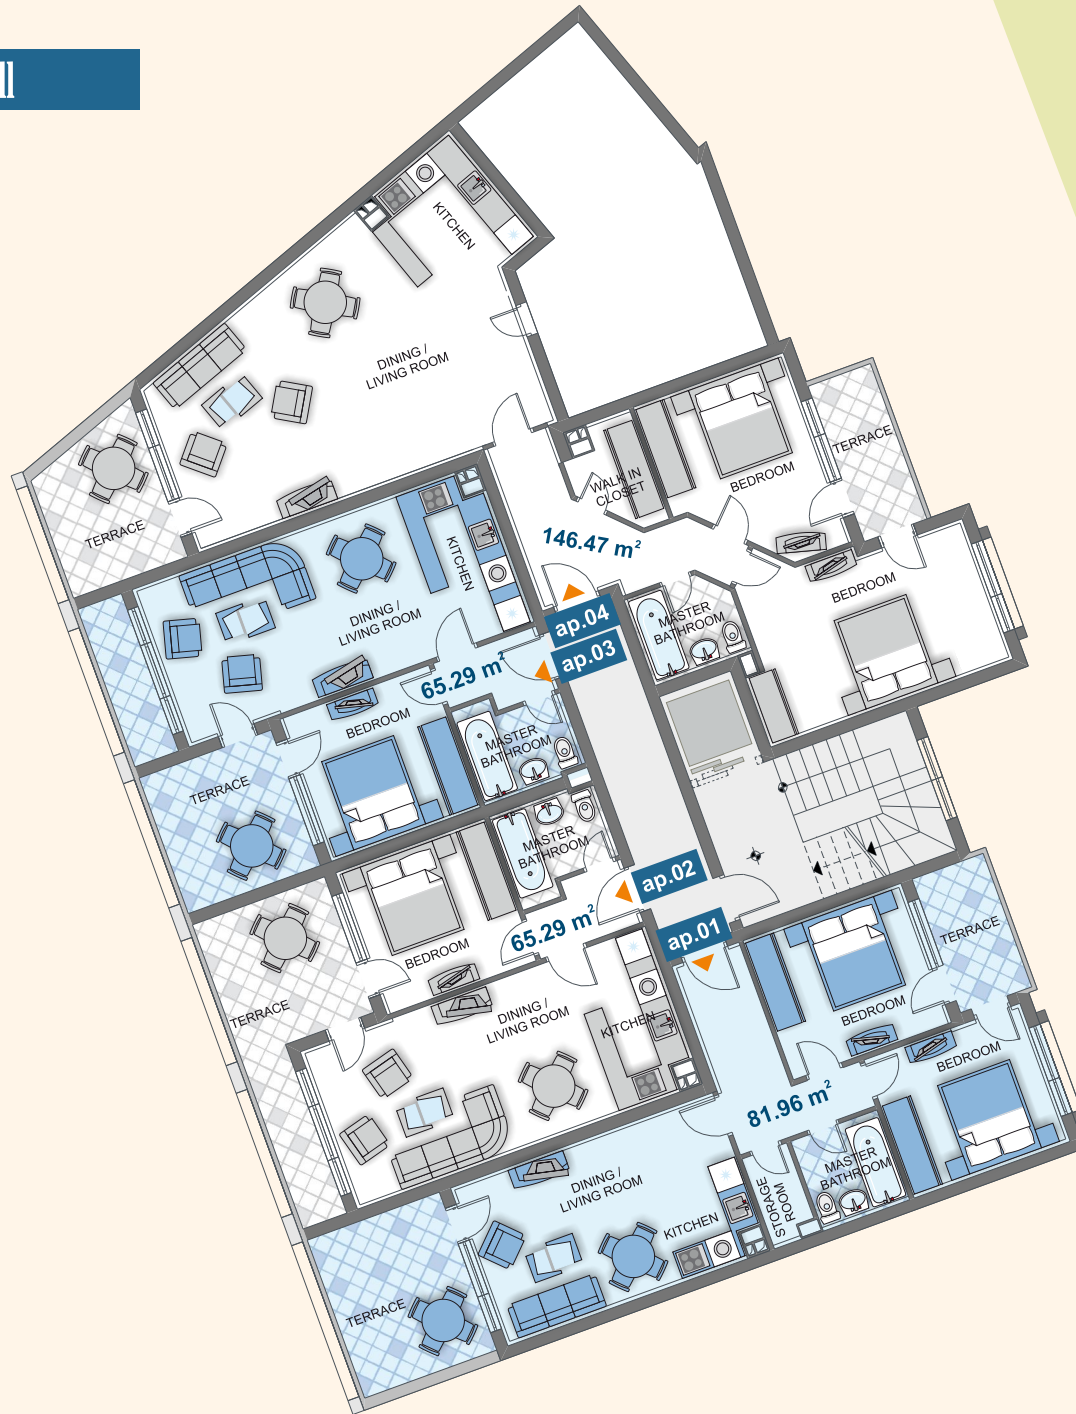

Crown Hall

entrance 15

floor 1

Type	Floor	Area	Terrace	Total Area
ap. 1	1	81,96	-	94,89
ap. 2	1	65,29	-	75,59
ap. 3	1	65,29	-	75,59
ap. 4	1	146,47	-	169,58

Crown Hall

entrance 15

floor 2

Type	Floor	Area	Terrace	Total Area
ap. 5	2	82,84	-	97,01
ap. 6	2	66,85	-	78,29
ap. 7	2	66,85	-	78,29
ap. 8	2	89,52	-	104,84
ap. 9	2	52,41	-	61,37

Crown Hall

entrance 15

floor 3

Type	Floor	Area	Terrace	Total Area
ap. 10	3	78,67	-	92,13
ap. 11	3	58,40	-	68,39
ap. 12	3	58,45	-	68,45
ap. 13	3	86,32	-	101,09
ap. 14	3	52,41	-	61,37

Crown Hall

entrance 15

floor 4

Type	Floor	Area	Terrace	Total Area
ap. 15	4	78,53	-	91,97
ap. 16	4	58,40	-	68,39
ap. 17	4	58,25	-	68,21
ap. 18	4	86,33	-	101,10
ap. 19	4	52,41	-	61,37

Crown Hall

POOL & GARDEN VIEW

SEA VIEW

SEA VIEW

entrance 15

SEA VIEW

SEA VIEW

entrance 15

floor 9

Type	Floor
◀ st. 2 - terrace	9
◀ st. 4 - terrace	9
◀ st. 5 - terrace	9