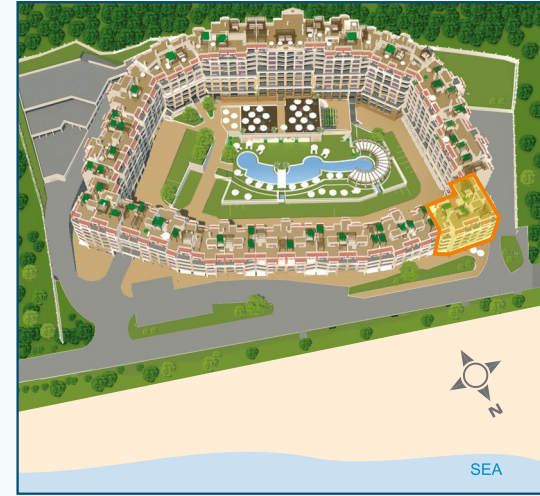

Ambassador's Wing

SEA VIEW

entrance 1

ground floor

Type	Floor	Area	Terrace	Total Area
SHOP 1	G	100,36	-	117,03
SHOP 2	G	55,31	-	64,49
SHOP 3	G	53,76	-	62,69
SHOP 4	G	92,86	-	108,28

Ambassador's Wing

POOL & GARDEN VIEW

entrance 1

floor 1

Type	Floor	Area	Terrace	Total Area
ap. 1	1	86,92	-	100,64
ap. 2	1	64,21	-	74,34
st. 1	1	58,39	-	68,09
st. 2	1	58,39	-	68,09
ap. 3	1	99,12	-	114,76

SEA VIEW

Ambassador's Wing

POOL & GARDEN VIEW

SEA VIEW

entrance 1

floor 2

Type	Floor	Area	Terrace	Total Area
ap. 4	2	86,92	-	101,79
ap. 5	2	64,21	-	75,19
st. 3	2	59,20	-	69,03
st. 4	2	59,20	-	69,03
ap. 6	2	84,36	-	98,79

Ambassador's Wing

POOL & GARDEN VIEW