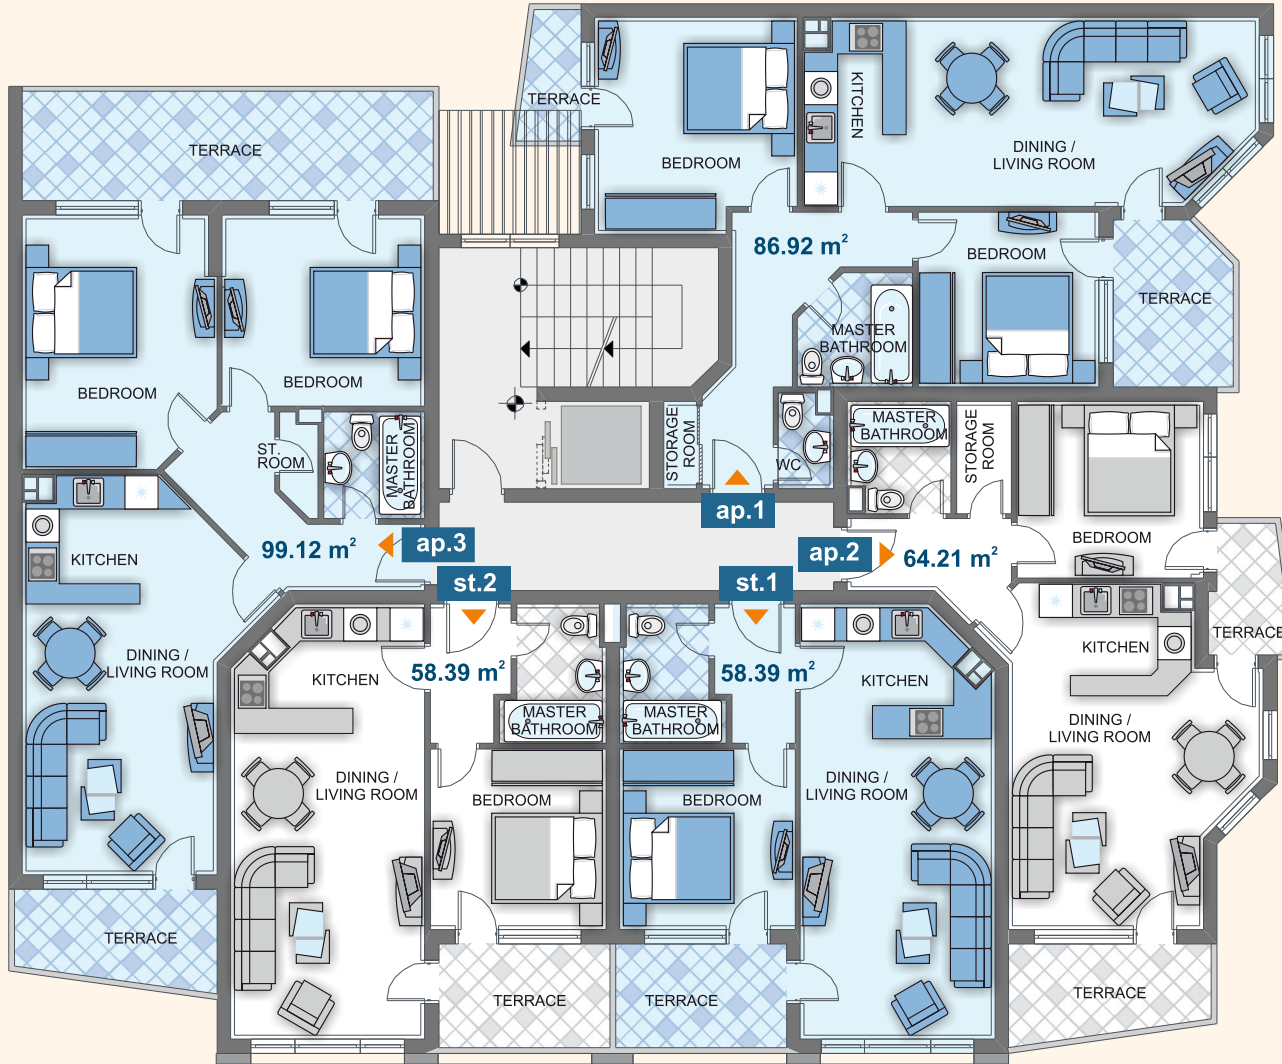

Ambassador's Wing

SEA VIEW

entrance 1

ground floor

Type	Floor	Area	Terrace	Total Area
SHOP 1	G	100,36	-	117,03
SHOP 2	G	55,31	-	64,49
SHOP 3	G	53,76	-	62,69
SHOP 4	G	92,86	-	108,28

Ambassador's Wing

POOL & GARDEN VIEW

entrance 1

floor 1

Type	Floor	Area	Terrace	Total Area
ap. 1	1	86,92	-	100,64
ap. 2	1	64,21	-	74,34
st. 1	1	58,39	-	68,09
st. 2	1	58,39	-	68,09
ap. 3	1	99,12	-	114,76

SEA VIEW

Ambassador's Wing

POOL & GARDEN VIEW

SEA VIEW

entrance 1

floor 2

Type	Floor	Area	Terrace	Total Area
ap. 4	2	86,92	-	101,79
ap. 5	2	64,21	-	75,19
st. 3	2	59,20	-	69,03
st. 4	2	59,20	-	69,03
ap. 6	2	84,36	-	98,79

Ambassador's Wing

POOL & GARDEN VIEW

entrance 1

floor 3

Type	Floor	Area	Terrace	Total Area
ap. 7	3	86,92	-	101,79
ap. 8	3	64,21	-	75,19
st. 5	3	59,20	-	69,03
st. 6	3	59,20	-	69,03
ap. 9	3	84,36	-	98,79

SEA VIEW

Ambassador's Wing

POOL & GARDEN VIEW