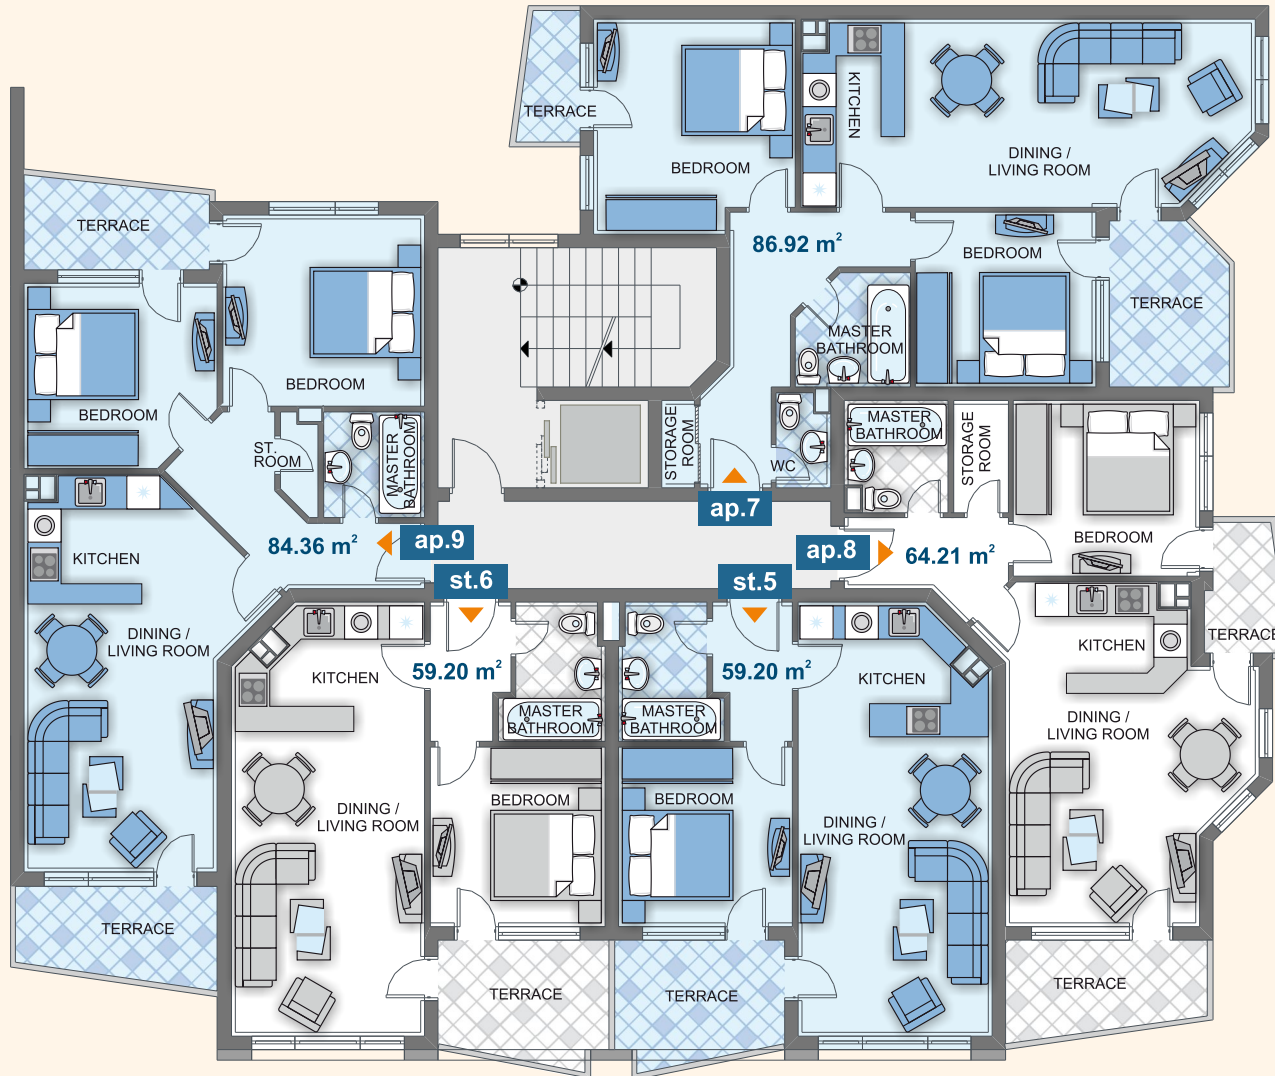

Ambassador's Wing

SEA VIEW

entrance 1

ground floor

Type	Floor	Area	Terrace	Total Area
SHOP 1	G	100,36	-	117,03
SHOP 2	G	55,31	-	64,49
SHOP 3	G	53,76	-	62,69
SHOP 4	G	92,86	-	108,28

Ambassador's Wing

POOL & GARDEN VIEW

entrance 1

floor 1

Type	Floor	Area	Terrace	Total Area
ap. 1	1	86,92	-	100,64
ap. 2	1	64,21	-	74,34
st. 1	1	58,39	-	68,09
st. 2	1	58,39	-	68,09
ap. 3	1	99,12	-	114,76

SEA VIEW

Ambassador's Wing

POOL & GARDEN VIEW

SEA VIEW

entrance 1

floor 2

Type	Floor	Area	Terrace	Total Area
ap. 4	2	86,92	-	101,79
ap. 5	2	64,21	-	75,19
st. 3	2	59,20	-	69,03
st. 4	2	59,20	-	69,03
ap. 6	2	84,36	-	98,79

Ambassador's Wing

POOL & GARDEN VIEW

entrance 1

floor 3

Type	Floor	Area	Terrace	Total Area
ap. 7	3	86,92	-	101,79
ap. 8	3	64,21	-	75,19
st. 5	3	59,20	-	69,03
st. 6	3	59,20	-	69,03
ap. 9	3	84,36	-	98,79

SEA VIEW

Ambassador's Wing

POOL & GARDEN VIEW