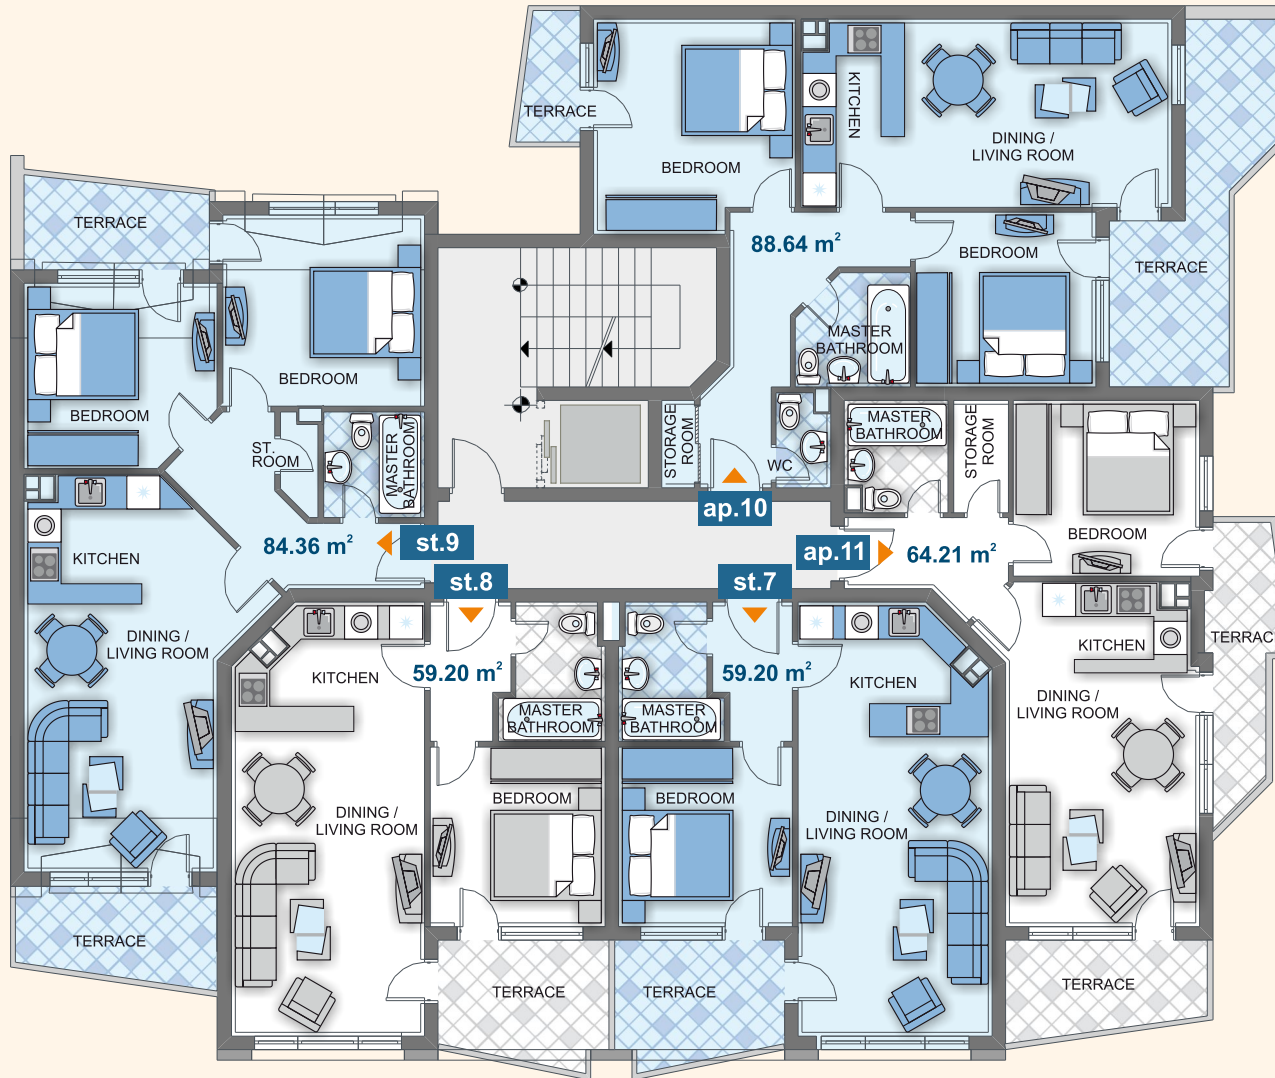

Ambassador's Wing

SEA VIEW

entrance 1

ground floor

Type	Floor	Area	Terrace	Total Area
SHOP 1	G	100,36	-	117,03
SHOP 2	G	55,31	-	64,49
SHOP 3	G	53,76	-	62,69
SHOP 4	G	92,86	-	108,28

Ambassador's Wing

POOL & GARDEN VIEW

SEA VIEW

entrance 1

floor 2

Type	Floor	Area	Terrace	Total Area
ap. 4	2	86,92	-	101,79
ap. 5	2	64,21	-	75,19
st. 3	2	59,20	-	69,03
st. 4	2	59,20	-	69,03
ap. 6	2	84,36	-	98,79

Ambassador's Wing

POOL & GARDEN VIEW

entrance 1

floor 3

Type	Floor	Area	Terrace	Total Area
ap. 7	3	86,92	-	101,79
ap. 8	3	64,21	-	75,19
st. 5	3	59,20	-	69,03
st. 6	3	59,20	-	69,03
ap. 9	3	84,36	-	98,79

SEA VIEW

Ambassador's Wing

POOL & GARDEN VIEW

Type	Floor	Area	Terrace	Total Area
ap. 10	4	88,64	-	103,80
ap. 11	4	64,21	-	75,19
st. 7	4	59,20	-	69,03
st. 8	4	59,20	-	69,03
st. 9	4	84,36	-	98,37

SEA VIEW

Ambassador's Wing

POOL & GARDEN VIEW

SEA VIEW

entrance 1