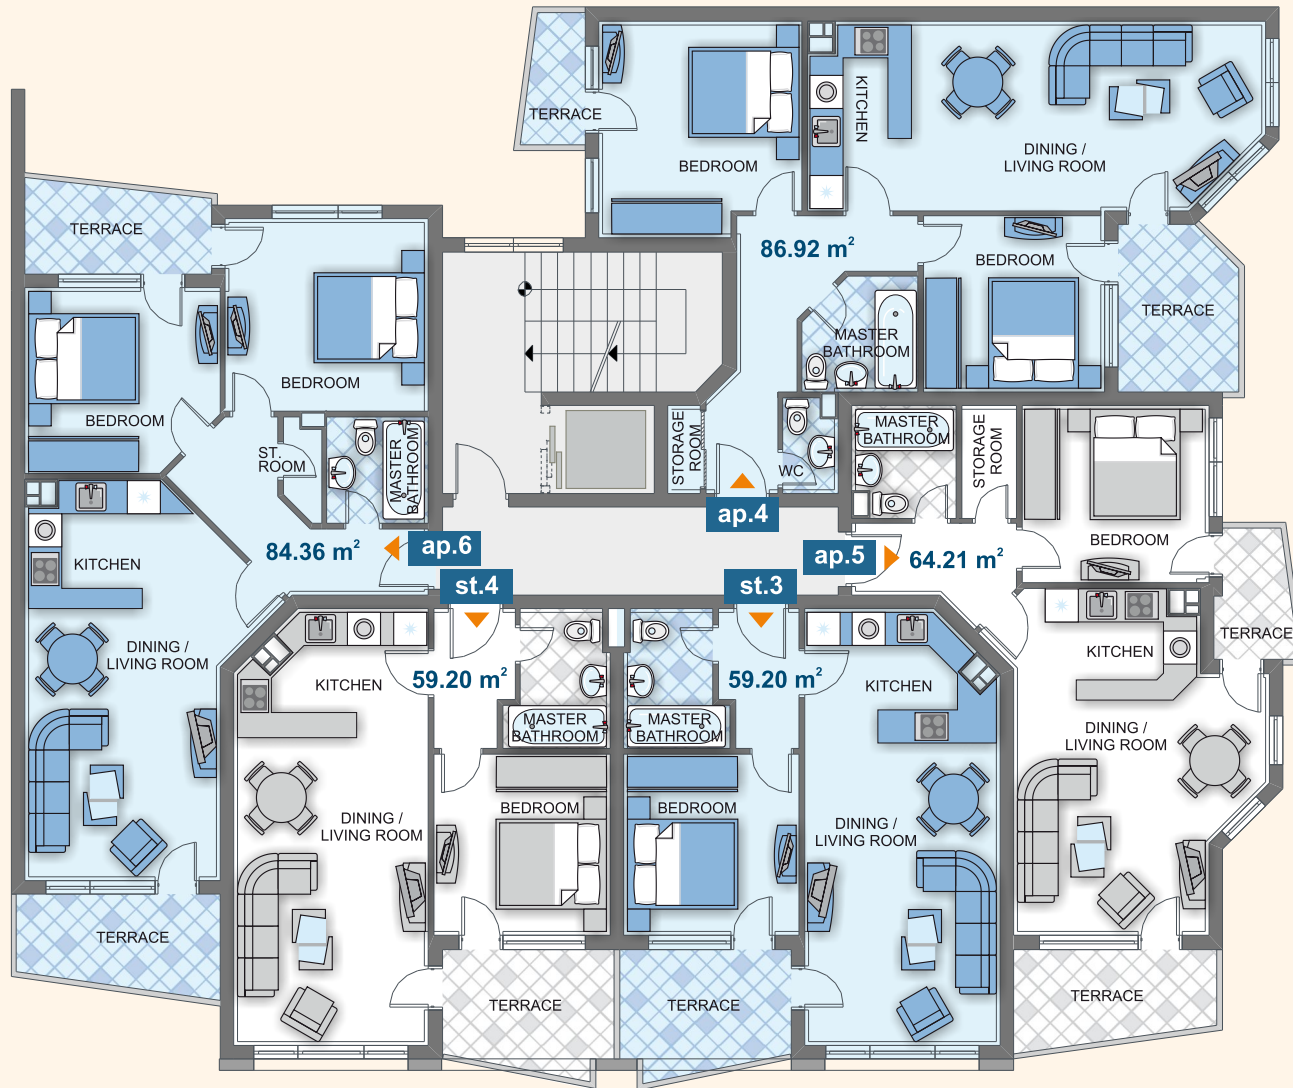

Ambassador's Wing

SEA VIEW

entrance 1

ground floor

Type	Floor	Area	Terrace	Total Area
SHOP 1	G	100,36	-	117,03
SHOP 2	G	55,31	-	64,49
SHOP 3	G	53,76	-	62,69
SHOP 4	G	92,86	-	108,28

Ambassador's Wing

POOL & GARDEN VIEW

entrance 1

floor 1

Type	Floor	Area	Terrace	Total Area
ap. 1	1	86,92	-	100,64
ap. 2	1	64,21	-	74,34
st. 1	1	58,39	-	68,09
st. 2	1	58,39	-	68,09
ap. 3	1	99,12	-	114,76

SEA VIEW

Ambassador's Wing

POOL & GARDEN VIEW

SEA VIEW

entrance 1

floor 2

Type	Floor	Area	Terrace	Total Area
ap. 4	2	86,92	-	101,79
ap. 5	2	64,21	-	75,19
st. 3	2	59,20	-	69,03
st. 4	2	59,20	-	69,03
ap. 6	2	84,36	-	98,79

Ambassador's Wing

POOL & GARDEN VIEW

entrance 1

floor 3

Type	Floor	Area	Terrace	Total Area
ap. 7	3	86,92	-	101,79
ap. 8	3	64,21	-	75,19
st. 5	3	59,20	-	69,03
st. 6	3	59,20	-	69,03
ap. 9	3	84,36	-	98,79

SEA VIEW

Ambassador's Wing

POOL & GARDEN VIEW