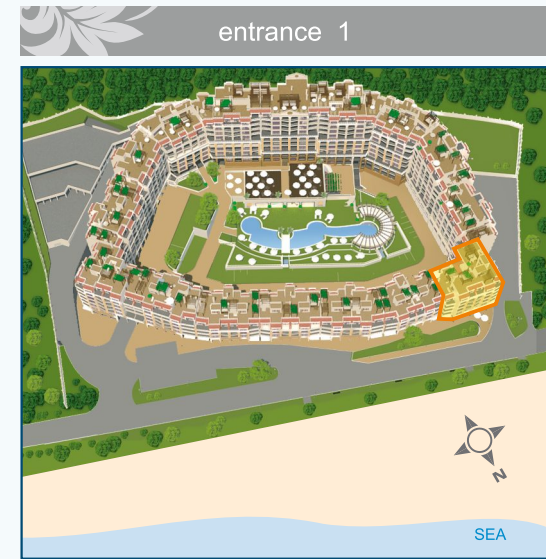

Ambassador's Wing

SEA VIEW

entrance 1

ground floor

Type	Floor	Area	Terrace	Total Area
SHOP 1	G	100,36	-	117,03
SHOP 2	G	55,31	-	64,49
SHOP 3	G	53,76	-	62,69
SHOP 4	G	92,86	-	108,28

Ambassador's Wing

POOL & GARDEN VIEW

SEA VIEW

entrance 1

floor 2

Type	Floor	Area	Terrace	Total Area
ap. 4	2	86,92	-	101,79
ap. 5	2	64,21	-	75,19
st. 3	2	59,20	-	69,03
st. 4	2	59,20	-	69,03
ap. 6	2	84,36	-	98,79

Ambassador's Wing

POOL & GARDEN VIEW

entrance 1

floor 3

Type	Floor	Area	Terrace	Total Area
ap. 7	3	86,92	-	101,79
ap. 8	3	64,21	-	75,19
st. 5	3	59,20	-	69,03
st. 6	3	59,20	-	69,03
ap. 9	3	84,36	-	98,79

SEA VIEW

Ambassador's Wing

POOL & GARDEN VIEW

Type	Floor	Area	Terrace	Total Area
ap. 10	4	88,64	-	103,80
ap. 11	4	64,21	-	75,19
st. 7	4	59,20	-	69,03
st. 8	4	59,20	-	69,03
st. 9	4	84,36	-	98,37

SEA VIEW

Ambassador's Wing

POOL & GARDEN VIEW

SEA VIEW

entrance 1