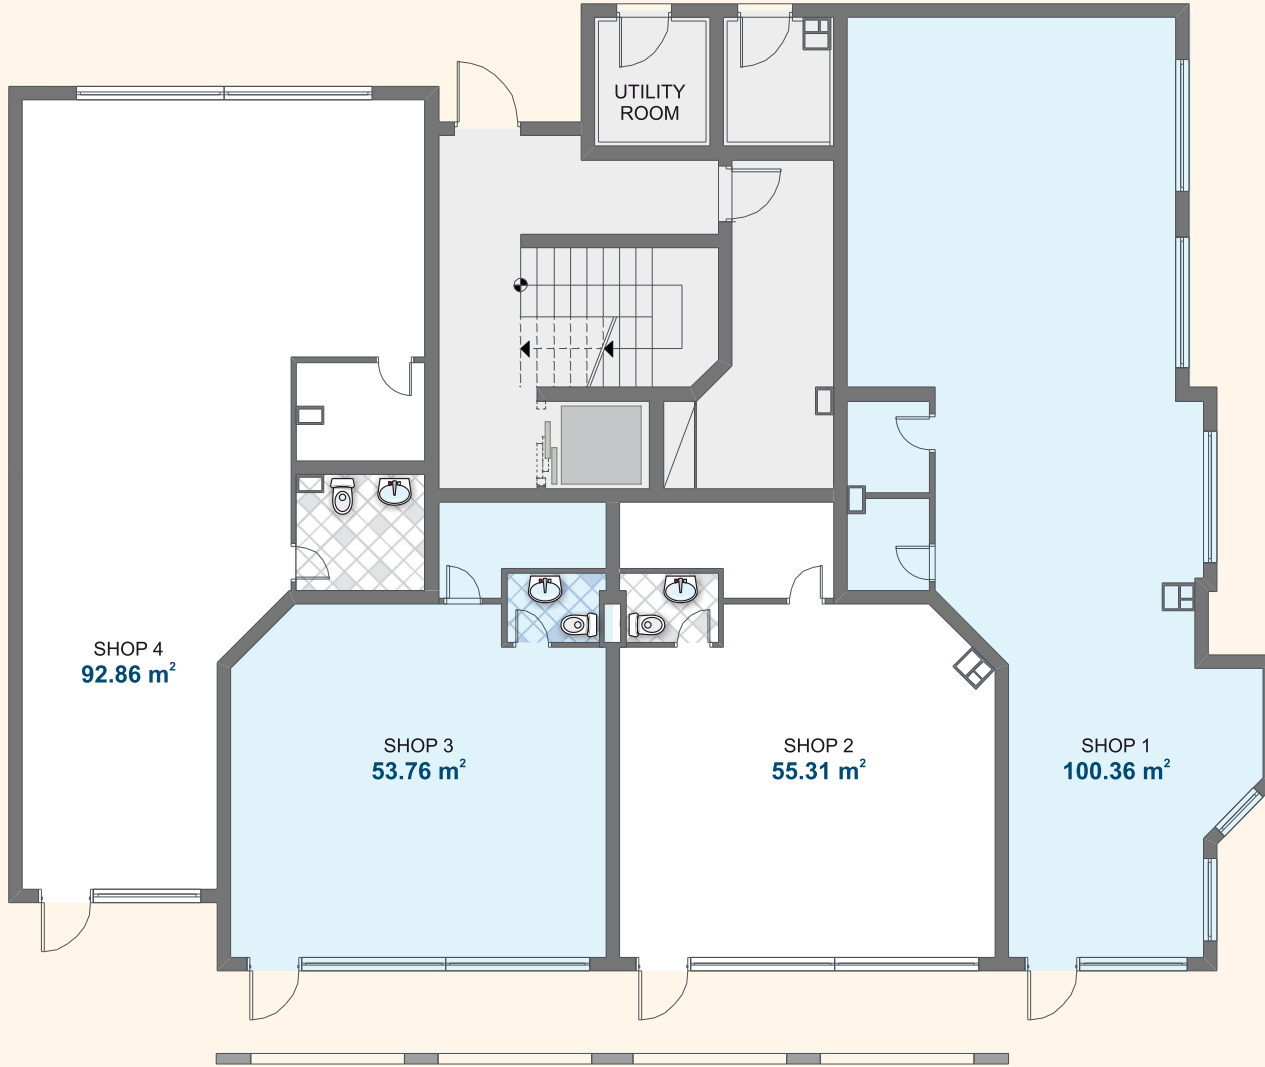

Ambassador's Wing

SEA VIEW

entrance 1

ground floor

Type	Floor	Area	Terrace	Total Area
SHOP 1	G	100,36	-	117,03
SHOP 2	G	55,31	-	64,49
SHOP 3	G	53,76	-	62,69
SHOP 4	G	92,86	-	108,28

Ambassador's Wing

POOL & GARDEN VIEW

entrance 1

floor 1

Type	Floor	Area	Terrace	Total Area
ap. 1	1	86,92	-	100,64
ap. 2	1	64,21	-	74,34
st. 1	1	58,39	-	68,09
st. 2	1	58,39	-	68,09
ap. 3	1	99,12	-	114,76

SEA VIEW

Ambassador's Wing

POOL & GARDEN VIEW

SEA VIEW

entrance 1

floor 2

Type	Floor	Area	Terrace	Total Area
ap. 4	2	86,92	-	101,79
ap. 5	2	64,21	-	75,19
st. 3	2	59,20	-	69,03
st. 4	2	59,20	-	69,03
ap. 6	2	84,36	-	98,79

Ambassador's Wing

POOL & GARDEN VIEW

entrance 1

floor 3

Type	Floor	Area	Terrace	Total Area
ap. 7	3	86,92	-	101,79
ap. 8	3	64,21	-	75,19
st. 5	3	59,20	-	69,03
st. 6	3	59,20	-	69,03
ap. 9	3	84,36	-	98,79

SEA VIEW

Ambassador's Wing

POOL & GARDEN VIEW