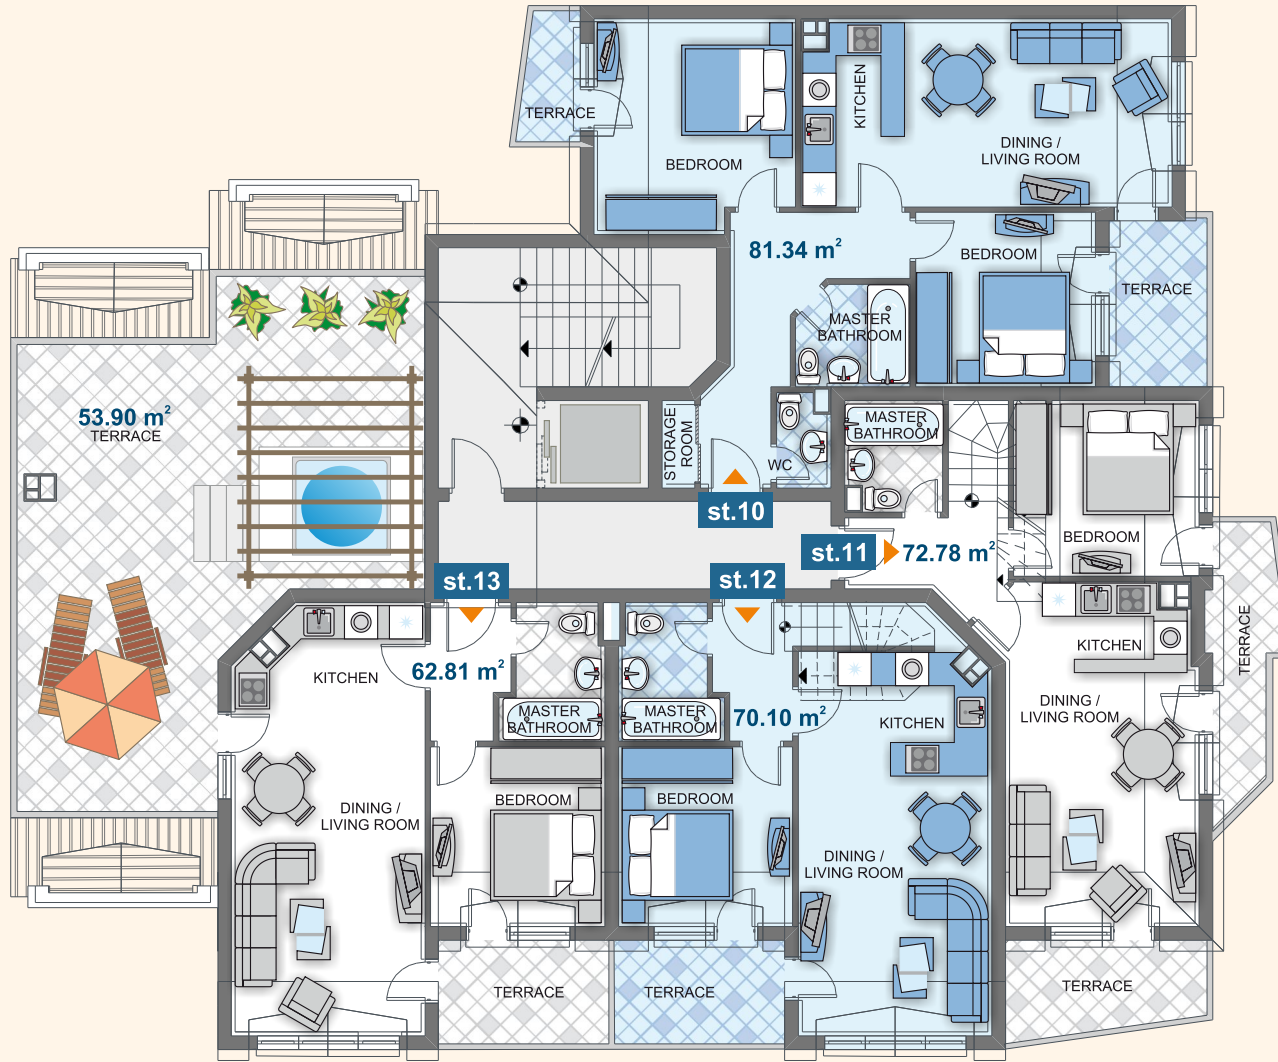

Ambassador's Wing

SEA VIEW

entrance 1

ground floor

Type	Floor	Area	Terrace	Total Area
SHOP 1	G	100,36	-	117,03
SHOP 2	G	55,31	-	64,49
SHOP 3	G	53,76	-	62,69
SHOP 4	G	92,86	-	108,28

Ambassador's Wing

POOL & GARDEN VIEW

SEA VIEW

entrance 1

floor 2

Type	Floor	Area	Terrace	Total Area
ap. 4	2	86,92	-	101,79
ap. 5	2	64,21	-	75,19
st. 3	2	59,20	-	69,03
st. 4	2	59,20	-	69,03
ap. 6	2	84,36	-	98,79

Ambassador's Wing

POOL & GARDEN VIEW

entrance 1

floor 3

Type	Floor	Area	Terrace	Total Area
ap. 7	3	86,92	-	101,79
ap. 8	3	64,21	-	75,19
st. 5	3	59,20	-	69,03
st. 6	3	59,20	-	69,03
ap. 9	3	84,36	-	98,79

SEA VIEW

Ambassador's Wing

POOL & GARDEN VIEW

Type	Floor	Area	Terrace	Total Area
ap. 10	4	88,64	-	103,80
ap. 11	4	64,21	-	75,19
st. 7	4	59,20	-	69,03
st. 8	4	59,20	-	69,03
st. 9	4	84,36	-	98,37

SEA VIEW

Ambassador's Wing

POOL & GARDEN VIEW

SEA VIEW

entrance 1